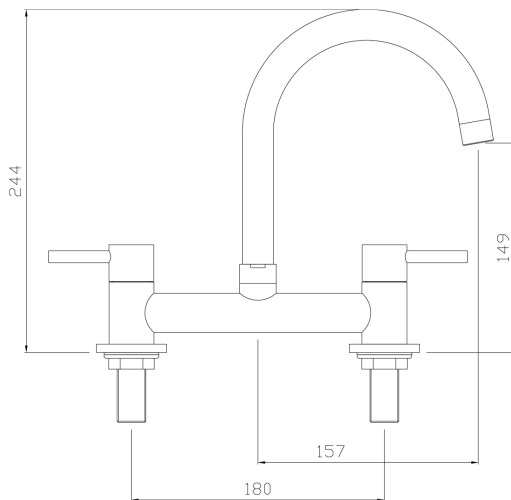

ACT3030 - Contemporary Deck Mixer Swan

Product Finish: Chrome

EAN13 barcode: 5060879990081

Product features:

- Metal construction throughout
- Quarter turn handle action for precise flow control
- Custom designed for lower to mid pressures
- Supplied with fixed 1/2" inlets
- Antisplash spout supplied as standard

Additional information / Parts included:

2 x plastic fixing nuts, 2 x upper seals, 2 x lower gaskets

Primary WRAS fittings number (see www.wras.co.uk):

None

Product dimensions:

- Overall Height / projection: 244 mm
- Exit reach: 157 mm
- Exit height: 149 mm
- Centre distance(s): 180
- Base diameter(s): 50 mm
- Recommended hole diameter: Ø32 - Ø35 mm
- Max. surface depth: 45 mm
- Spout diameter: 22 mm
- Spout aerator size: M20 x F

Packaged properties:

Box length: 360 mm
Box width: 300 mm
Tap only weight: 1.00 kg

Box depth: 65 mm
Units per outer: 5
Boxed weight: 1.26 kg

Product flow characteristics:

- Min / Max water pressure: 0.30 / 5.5 bar
- Recommended / Max water temperature: 46°C / 70°C
- Part G - Mixed flow rate at 3 bar (litres / min): 14.90

- Control valve type: 1/2" ceramic disc, quarter turn operation
- Flow characteristics: Single Flow
- Non return valve(s): None

- Aerator type: Honeycomb
- Spout connection method: Locking Collar

- Tail pipe inlet / outlet size: n/a / 1/2" BSP Male/ 15mm ID
- Inlet pipe type / length: Fixed Threaded Inlets / 50 mm