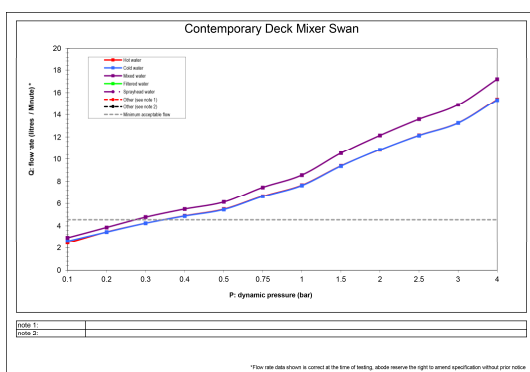

ACT3030 - Contemporary Deck Mixer Swan

Product Finish: Chrome

EAN13 barcode: 5060879990081

Product features:

- Metal construction throughout
- Quarter turn handle action for precise flow control
- Custom designed for lower to mid pressures
- Supplied with fixed 1/2" inlets
- Antisplash spout supplied as standard

Additional information / Parts included:

2 x plastic fixing nuts, 2 x upper seals, 2 x lower gaskets

Primary WRAS fittings number (see www.wras.co.uk):

None

Product dimensions:

- Overall Height / projection: 244 mm
- Exit reach: 157 mm
- Exit height: 149 mm
- Centre distance(s): 180
- Base diameter(s): 50 mm
- Recommended hole diameter: Ø32 - Ø35 mm
- Max. surface depth: 45 mm
- Spout diameter: 22 mm
- Spout aerator size: M20 x F

Packaged properties:

Box length: 360 mm
Box width: 300 mm
Tap only weight: 1.00 kg

Box depth: 65 mm
Units per outer: 5
Boxed weight: 1.26 kg

Product flow characteristics:

- Min / Max water pressure: 0.30 / 5.5 bar
- Recommended / Max water temperature: 46°C / 70°C
- Part G - Mixed flow rate at 3 bar (litres / min): 14.90

- Control valve type: 1/2" ceramic disc, quarter turn operation
- Flow characteristics: Single Flow
- Non return valve(s): None

- Aerator type: Honeycomb
- Spout connection method: Locking Collar

- Tail pipe inlet / outlet size: n/a / 1/2" BSP Male/ 15mm ID
- Inlet pipe type / length: Fixed Threaded Inlets / 50 mm