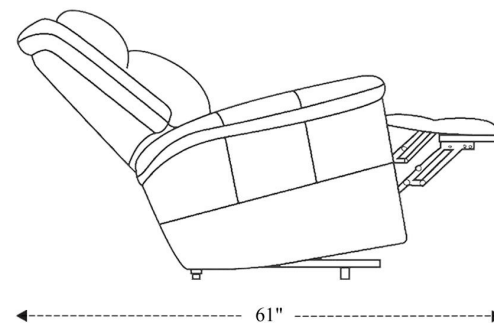

Power Reclining Sofa

Overall Dimensions	88" x 37" x 42"
Overall Width	88"
Overall Depth	37"
Overall Height	42"
Overall Weight	247 lbs.
Fully Reclined	61"
Distance from Wall	4.5"
Back of Seat to end of Chaise	40"
Leg Height (Distance from Foot Rest to Floor in Full Recline)	23"
Head Height (Distance from Headrest to Floor in Full Recline)	34.5"

Seat Width	20"
Seat Depth	22"
Seat Height	20"
Arm Width	12"
Arm Depth	25"
Arm Height	26"
Back Width	34"
Back Height	23"
Headrest Extended from Back	6"

Power Reclining Console Loveseat

Overall Dimensions	76" x 37" x 42"
Overall Width	76"
Overall Depth	37"
Overall Height	42"
Overall Weight	227 lbs.
Fully Reclined	61"
Distance from Wall	4.5"
Back of Seat to end of Chaise	40"
Leg Height (Distance from Foot Rest to Floor in Full Recline)	23"
Head Height (Distance from Headrest to Floor in Full Recline)	34.5"

Seat Width	20"
Seat Depth	22"
Seat Height	20"
Arm Width	12"
Arm Depth	25"
Arm Height	26"
Back Width	34"
Back Height	23"
Headrest Extended from Back	6"