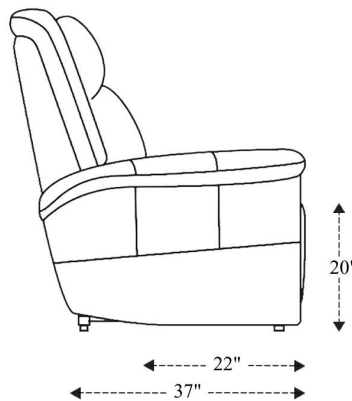

Power Reclining Sofa

Overall Dimensions	88" x 37" x 42"
Overall Width	88"
Overall Depth	37"
Overall Height	42"
Overall Weight	247 lbs.
Fully Reclined	61"
Distance from Wall	4.5"
Back of Seat to end of Chaise	40"
Leg Height (Distance from Foot Rest to Floor in Full Recline)	23"
Head Height (Distance from Headrest to Floor in Full Recline)	34.5"

Seat Width	20"
Seat Depth	22"
Seat Height	20"
Arm Width	12"
Arm Depth	25"
Arm Height	26"
Back Width	34"
Back Height	23"
Headrest Extended from Back	6"

Power Reclining Console Loveseat

Overall Dimensions	76" x 37" x 42"
Overall Width	76"
Overall Depth	37"
Overall Height	42"
Overall Weight	227 lbs.
Fully Reclined	61"
Distance from Wall	4.5"
Back of Seat to end of Chaise	40"
Leg Height (Distance from Foot Rest to Floor in Full Recline)	23"
Head Height (Distance from Headrest to Floor in Full Recline)	34.5"

Seat Width	20"
Seat Depth	22"
Seat Height	20"
Arm Width	12"
Arm Depth	25"
Arm Height	26"
Back Width	34"
Back Height	23"
Headrest Extended from Back	6"