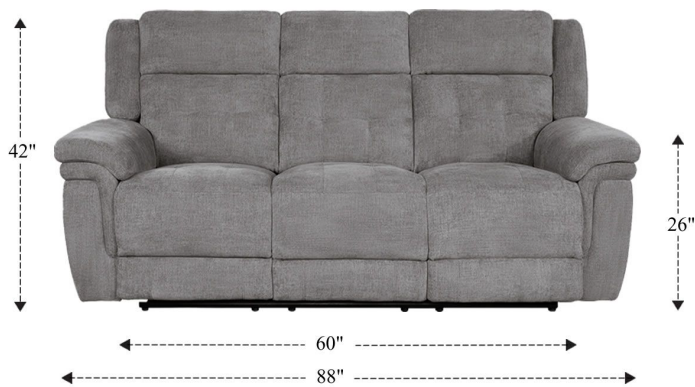

Power Reclining Sofa

Overall Dimensions	88" x 37" x 42"
Overall Width	88"
Overall Depth	37"
Overall Height	42"
Overall Weight	247 lbs.
Fully Reclined	61"
Distance from Wall	4.5"
Back of Seat to end of Chaise	40"
Leg Height (Distance from Foot Rest to Floor in Full Recline)	23"
Head Height (Distance from Headrest to Floor in Full Recline)	34.5"

Seat Width	20"
Seat Depth	22"
Seat Height	20"
Arm Width	12"
Arm Depth	25"
Arm Height	26"
Back Width	34"
Back Height	23"
Headrest Extended from Back	6"

Power Reclining Console Loveseat

Overall Dimensions	76" x 37" x 42"
Overall Width	76"
Overall Depth	37"
Overall Height	42"
Overall Weight	227 lbs.
Fully Reclined	61"
Distance from Wall	4.5"
Back of Seat to end of Chaise	40"
Leg Height (Distance from Foot Rest to Floor in Full Recline)	23"
Head Height (Distance from Headrest to Floor in Full Recline)	34.5"

Seat Width	20"
Seat Depth	22"
Seat Height	20"
Arm Width	12"
Arm Depth	25"
Arm Height	26"
Back Width	34"
Back Height	23"
Headrest Extended from Back	6"