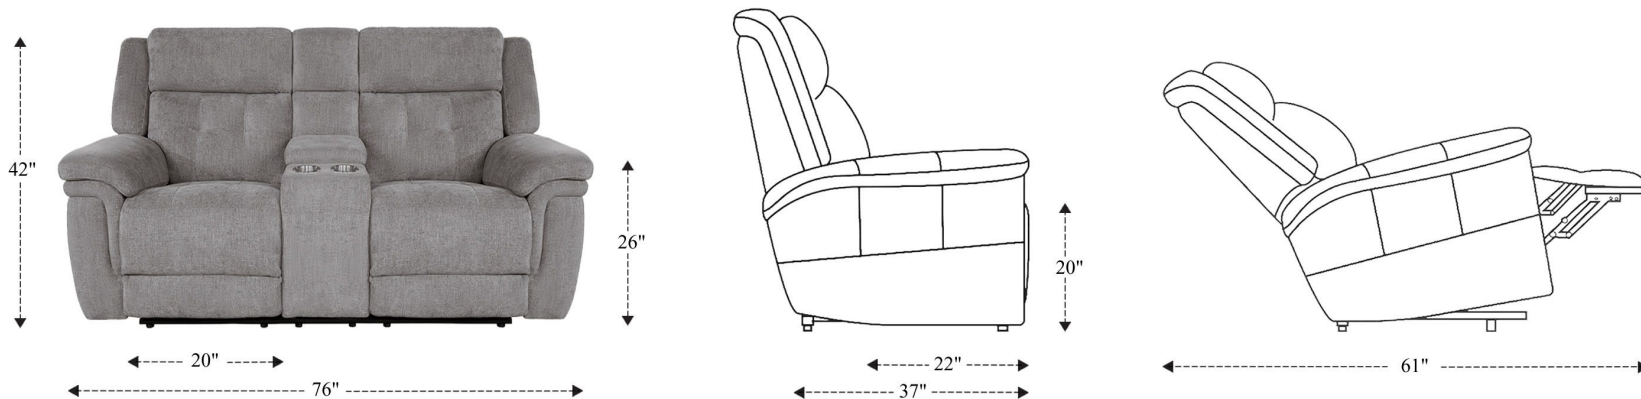

Power Reclining Sofa

Overall Dimensions	88" x 37" x 42"
Overall Width	88"
Overall Depth	37"
Overall Height	42"
Overall Weight	247 lbs.
Fully Reclined	61"
Distance from Wall	4.5"
Back of Seat to end of Chaise	40"
Leg Height (Distance from Foot Rest to Floor in Full Recline)	23"
Head Height (Distance from Headrest to Floor in Full Recline)	34.5"

Seat Width	20"
Seat Depth	22"
Seat Height	20"
Arm Width	12"
Arm Depth	25"
Arm Height	26"
Back Width	34"
Back Height	23"
Headrest Extended from Back	6"

Power Reclining Console Loveseat

Overall Dimensions	76" x 37" x 42"
Overall Width	76"
Overall Depth	37"
Overall Height	42"
Overall Weight	227 lbs.
Fully Reclined	61"
Distance from Wall	4.5"
Back of Seat to end of Chaise	40"
Leg Height (Distance from Foot Rest to Floor in Full Recline)	23"
Head Height (Distance from Headrest to Floor in Full Recline)	34.5"

Seat Width	20"
Seat Depth	22"
Seat Height	20"
Arm Width	12"
Arm Depth	25"
Arm Height	26"
Back Width	34"
Back Height	23"
Headrest Extended from Back	6"