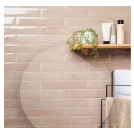

PRODUCT GALLERY