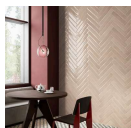

PRODUCT GALLERY