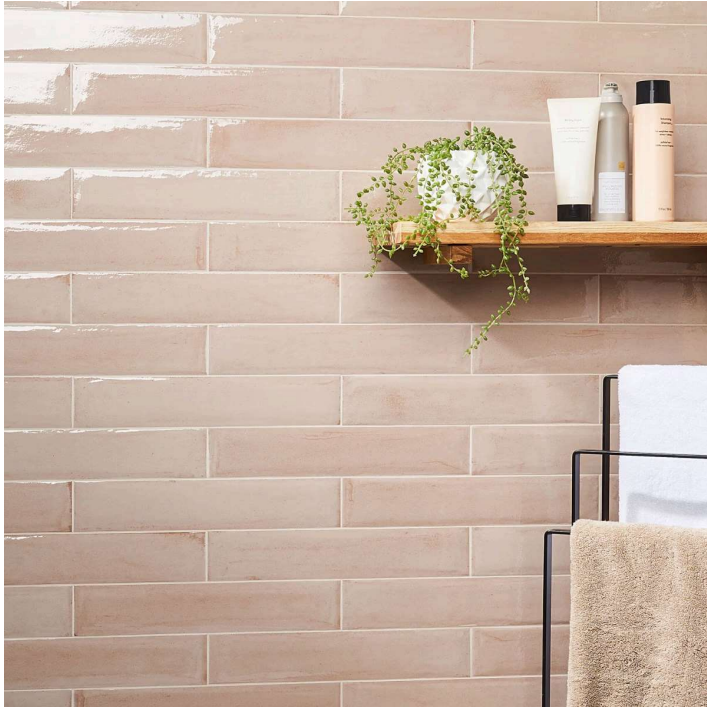

PAINT ROSA PINK 3X16 GLOSSY PORCELAIN SUBWAY TILE

The Paint Rosa Pink 3x16 Glossy Porcelain Subway Tile captures the exquisite charm of traditional glazed tiles with a subtly textured surface that evokes an artisanal, handcrafted look. The rosy, pink color and polished, undulating finish add a delicate reflective quality to walls that works especially well in bathrooms or as a backsplash.

Taupe + Beige & Cream + Pink

Commercial

Wall Only

Finish

Polished

Item Size

2.95" x 15.74"

Material

Water Absorption
0.1

Weight
51 lbs

DIMENSIONS

Sample Size
3" x 16"

PAINT

Made in Italy, the Paint collection exudes a grounded yet earthy presence. Twice as long as traditional subway tile, softly beveled edges add contemporary flair to the elongated shape, while a soft color palette provides a range of expression, from minimalist white to calming blue. Subtle color variations add depth, reflecting light differently throughout the day.