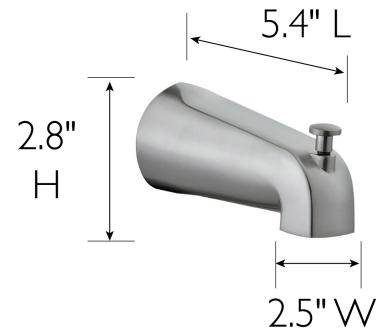

Slip-On Tub Diverter Spout
Satin Nickel

SPECIFICATIONS

MATERIAL:	Zinc	WEIGHT:	0.73 lbs.
HANDLE MATERIAL:	N/A	PVD FINISH:	Yes
SPOUT MATERIAL:	N/A	ESCUTCHEON INCLUDED:	No
CARTRIDGE MATERIAL:	N/A	VALVE INCLUDED:	No
WATERWAY MATERIAL:	N/A	PRESSURE BALANCED VALVE:	No
VALVE MATERIAL:	N/A	TYPE OF SHOWER HEAD:	N/A
DRAIN MATERIAL:	N/A	SHOWER HEAD FUNCTIONS (QTY):	N/A
FAUCET TYPE:	Bath & Shower Trim	SHOWER HEAD NOZZLE TYPE:	N/A
SPOUT REACH:	N/A	SHOWER HEAD SHAPE:	N/A
FLOW RATE:		SHOWER HEAD PUSH BUTTON:	N/A
LOW FLOW:	No	TUB SPOUT TYPE:	N/A
HANDLES CONFIGURATION:			
HANDLE REACH:	N/A		
QUICK ATTACH INCLUDED:			
DIMENSIONS:	2.8" H x 5.4" L x 2.5" D		