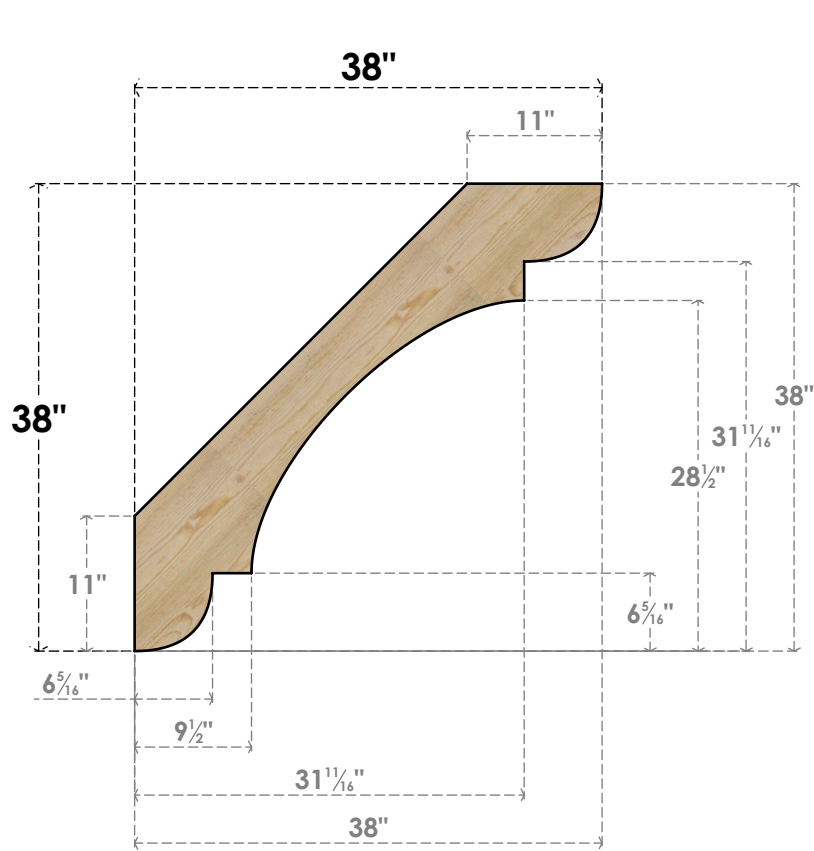

BRC06X38X38OLY00RDF

6"W X 38"D X 38"H OLYMPIC ROUGH SAWN BRACE, DOUGLAS FIR

SIDE

FRONT

EKENA MILLWORK
 2300 WEST MAIN ST.
 CLARKSVILLE, TX 75426
 TOLL FREE: 866-607-0453
 WWW.EKENAMILLWORK.COM

NOTES

1. INSTALLATION TO BE COMPLETED IN ACCORDANCE WITH MANUFACTURER'S SPECIFICATIONS.
2. DRAWING MAY NOT BE TO SCALE
3. THIS DRAWING IS INTENDED FOR DESIGN AND PLANNING PURPOSES ONLY.
4. ALL INFORMATION CONTAINED HEREIN WAS CURRENT AT THE TIME OF DEVELOPMENT BUT MUST BE REVIEWED AND APPROVED BY THE PRODUCT MANUFACTURER TO BE CONSIDERED ACCURATE.
5. PRODUCTS ARE NOT KILN DRIED. THIS ITEM IS UNIQUE AND WILL CONTAIN THE NATURAL VARIATIONS THAT THE WOOD SPECIES OFFERS. THIS MAY RESULT IN VARIATIONS UP TO 1/4"