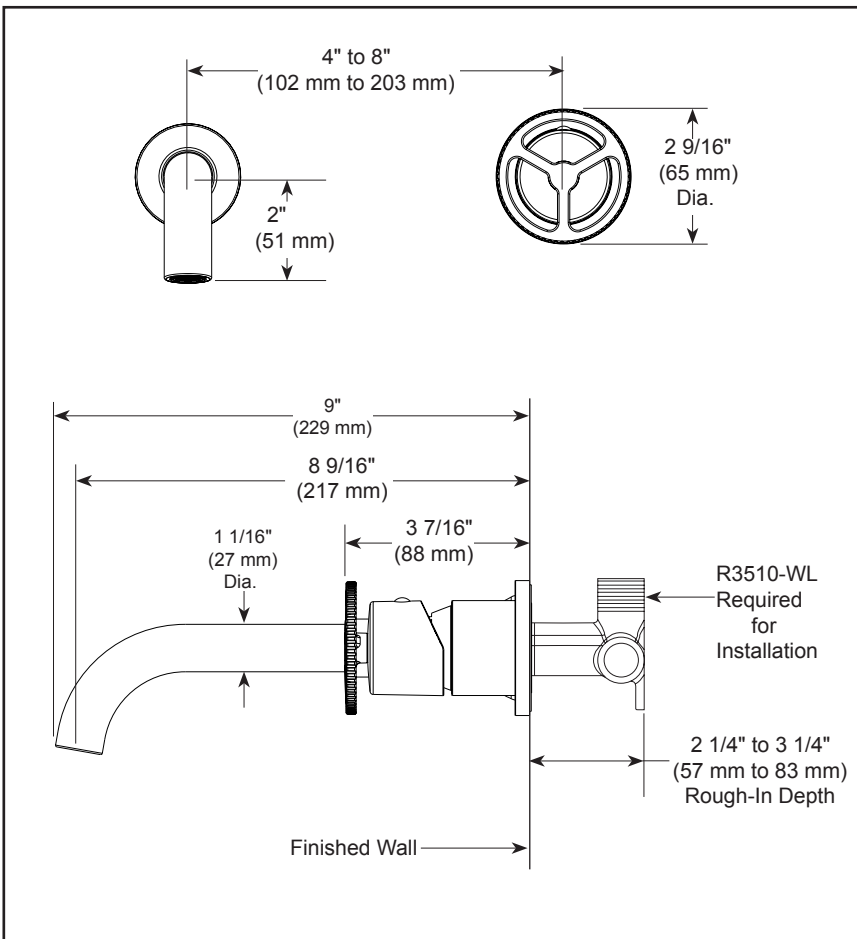

see what Delta can doSM

BATHROOM FAUCETS

- Trinsic® Bath Collection
- Two Hole On Wall

STANDARD SPECIFICATIONS:

- Max 1.2 gpm @ 60 psi, 4.5 L/min @ 414 kPa
- Single handle bathroom faucet for wall mount installation
- Cast brass body
- Control mechanism is the ceramic disc cartridge
- Rough-in R3510-WL required for installation

▲ Designate proper finish suffix

COMPLIES WITH:

- ASME A112.18.1/CSA B125.1
- EPA WaterSense®

Delta Faucet Company reserves the right (1) to make changes in specifications and materials, and (2) to change or discontinue models, both without notice or obligation. Dimensions are for reference only. See current full-line price book or www.deltafaucet.com for finish options and product availability.

DSP-L-T3558LF-WL Rev. B

Delta Faucet Company

55 E. 111th Street, Carmel, IN 46280
350 South Edgeware Road, St. Thomas, ON N5P 4L1
© 2024 Delta Faucet Company