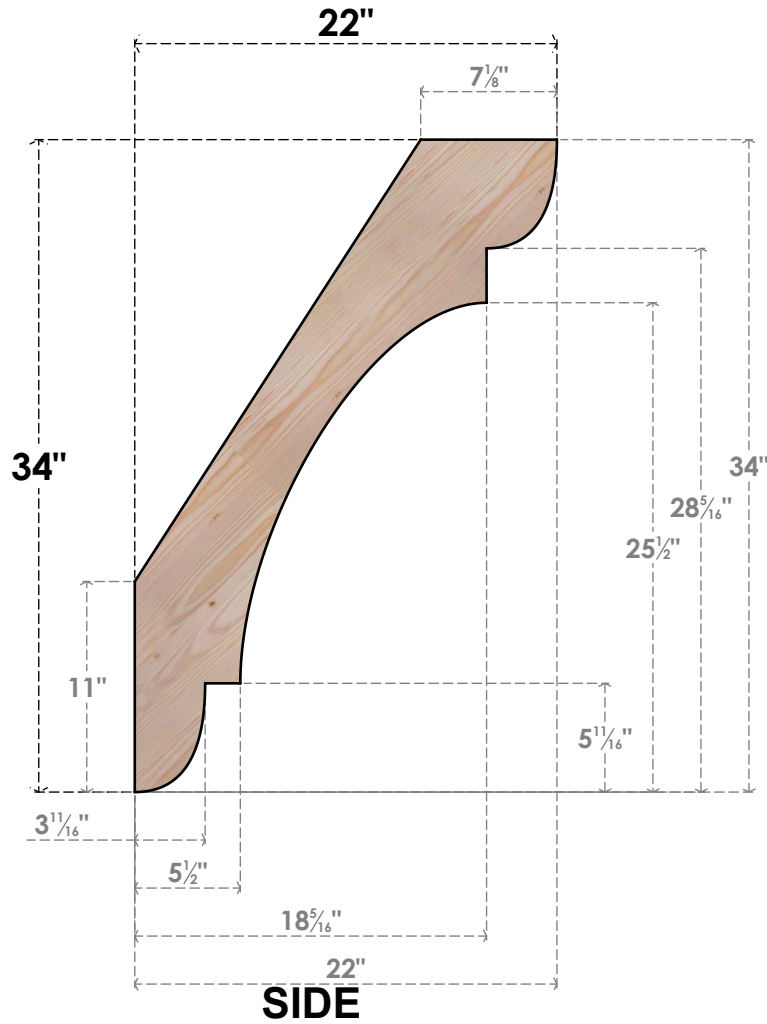

# BRC06X22X34OLY00SDF

5 1/2"W X 22"D X 34"H OLYMPIC SMOOTH BRACE, DOUGLAS FIR

EKENA MILLWORK  
 2300 WEST MAIN ST.  
 CLARKSVILLE, TX 75426  
 TOLL FREE: 866-607-0453  
 WWW.EKENAMILLWORK.COM

### NOTES

1. INSTALLATION TO BE COMPLETED IN ACCORDANCE WITH MANUFACTURER'S SPECIFICATIONS.
2. DRAWING MAY NOT BE TO SCALE
3. THIS DRAWING IS INTENDED FOR DESIGN AND PLANNING PURPOSES ONLY.
4. ALL INFORMATION CONTAINED HEREIN WAS CURRENT AT THE TIME OF DEVELOPMENT BUT MUST BE REVIEWED AND APPROVED BY THE PRODUCT MANUFACTURER TO BE CONSIDERED ACCURATE.
5. PRODUCTS ARE NOT KILN DRIED. THIS ITEM IS UNIQUE AND WILL CONTAIN THE NATURAL VARIATIONS THAT THE WOOD SPECIES OFFERS. THIS MAY RESULT IN VARIATIONS UP TO 1/4"