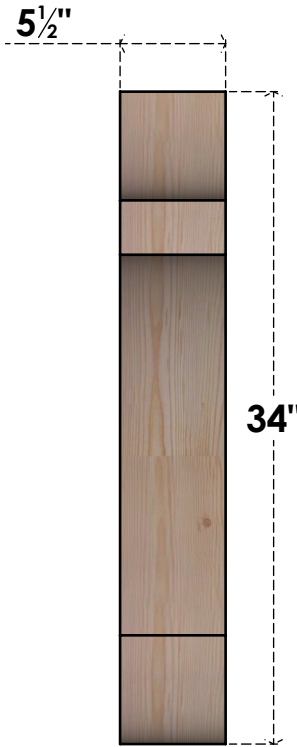

# BRC06X22X34OLY00SDF

5 1/2"W X 22"D X 34"H OLYMPIC SMOOTH BRACE, DOUGLAS FIR

EKENA MILLWORK  
 2300 WEST MAIN ST.  
 CLARKSVILLE, TX 75426  
 TOLL FREE: 866-607-0453  
 WWW.EKENAMILLWORK.COM

### NOTES

1. INSTALLATION TO BE COMPLETED IN ACCORDANCE WITH MANUFACTURER'S SPECIFICATIONS.
2. DRAWING MAY NOT BE TO SCALE
3. THIS DRAWING IS INTENDED FOR DESIGN AND PLANNING PURPOSES ONLY.
4. ALL INFORMATION CONTAINED HEREIN WAS CURRENT AT THE TIME OF DEVELOPMENT BUT MUST BE REVIEWED AND APPROVED BY THE PRODUCT MANUFACTURER TO BE CONSIDERED ACCURATE.
5. PRODUCTS ARE NOT KILN DRIED. THIS ITEM IS UNIQUE AND WILL CONTAIN THE NATURAL VARIATIONS THAT THE WOOD SPECIES OFFERS. THIS MAY RESULT IN VARIATIONS UP TO 1/4"