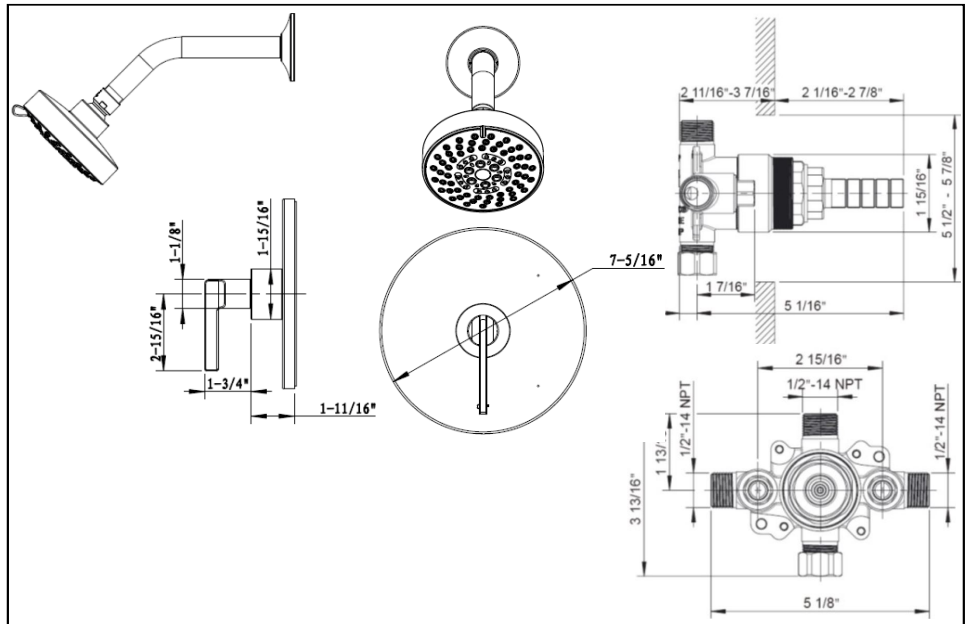

COMPLIES WITH

- NSF 61-9
- ASME A112.18.1
- CSA B125.1
- IAPMO/UPC/cUPC
- AB1953
- EPA WaterSense
- ADA

tel. 888-OK-ULTRA (658-5872) • fax. 949-252-9989 • <http://www.ultrafaucets.com>

This specification is provided for reference only. Ultra Faucets reserves the right to modify specifications and materials without notice or obligation.