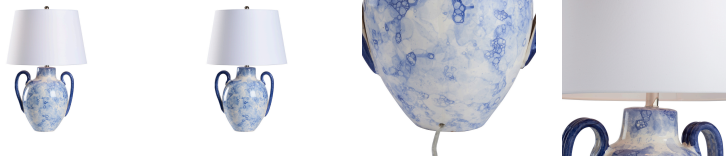

WILDWOOD CHELSEA HOUSE

61473 • Corsini Lamp

28h x 13w x 10d
Ceramic/Porcelain
Blue Bubble Glaze

The Corsini Lamp showcases the charm of Italian ceramic artistry with a contemporary twist. Crafted from ceramic, its jar-inspired silhouette is finished in a striking blue bubble glaze that creates a one-of-a-kind marbled effect.