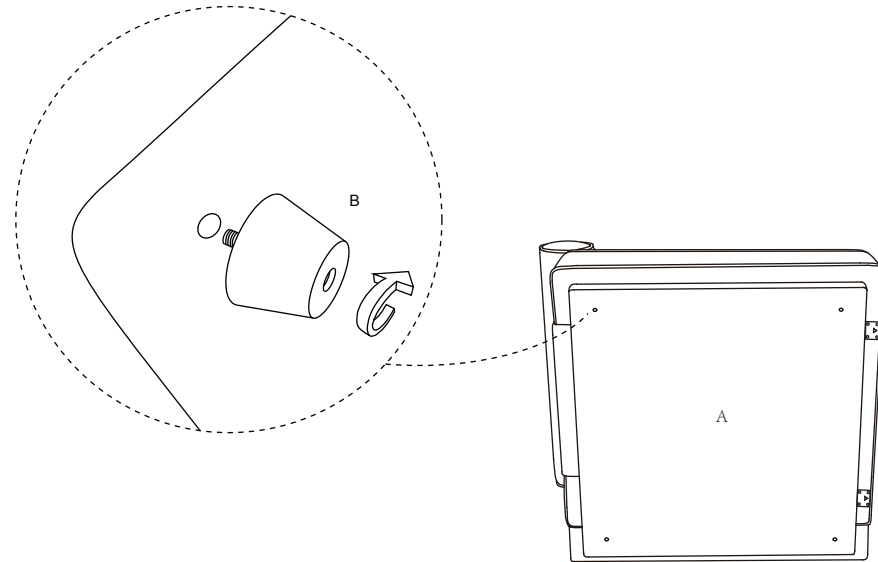

ASSEMBLY INSTRUCTIONS.

ROSELLO LEFT ARM FACING CHAIR WHITE

THANK YOU FOR YOUR PURCHASE!

PARTS AND HARDWARE.

PARTS LIST

| No. | DESCRIPTION | IMAGE | Q'TY |
|-----|--------------|---|------|
| A | BODY |  | 1 |
| B | PLASTIC LEGS |  | 4 |

STEP 1.

STEP 2.

NOTES.

Thank you for purchasing this quality product!
Be sure to check all packing material carefully for small part that may have come loose inside the carton during shipping.

CAUTION: The item is heavy, assembly should be performed by two people.