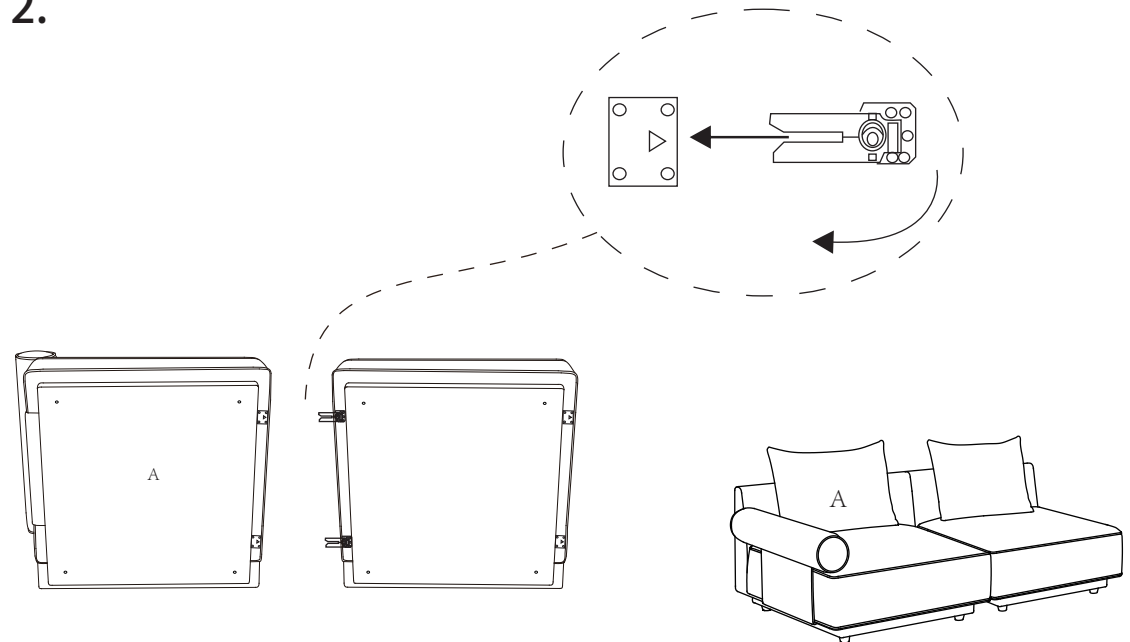

ASSEMBLY INSTRUCTIONS.

ROSELLO LEFT ARM FACING CHAIR WHITE

THANK YOU FOR YOUR PURCHASE!

PARTS AND HARDWARE.

PARTS LIST

| No. | DESCRIPTION | IMAGE | Q'TY |
|-----|--------------|---|------|
| A | BODY |  | 1 |
| B | PLASTIC LEGS |  | 4 |

STEP 1.

STEP 2.

NOTES.

Thank you for purchasing this quality product!
Be sure to check all packing material carefully for small part that may have come loose inside the carton during shipping.

CAUTION: The item is heavy, assembly should be performed by two people.