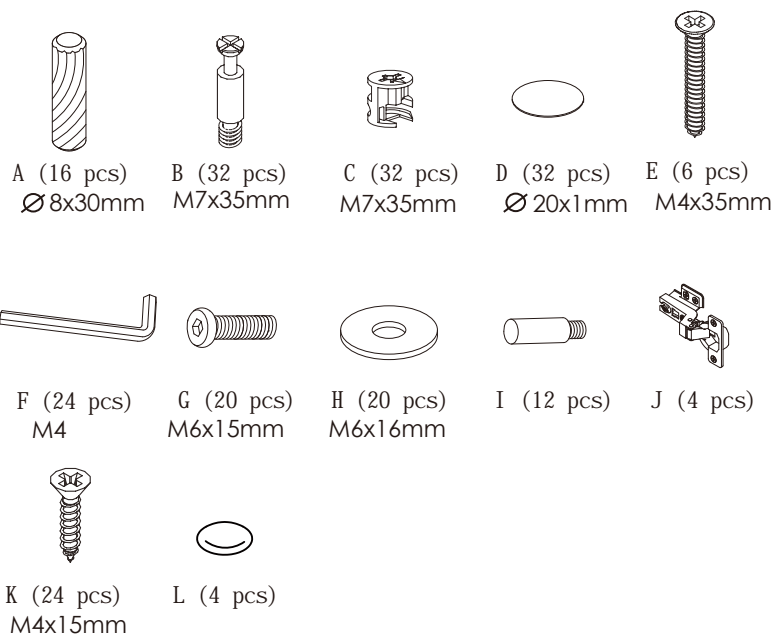

# Assembly Instructions

## SAGA-79 Media Stand

PLEASE NOTE: Check that you have received all components and hardware before assembling. If you are missing any parts, contact your retailer.

5.

6.

During assembly, hand tighten screws only. When the screws are in place, tighten completely.