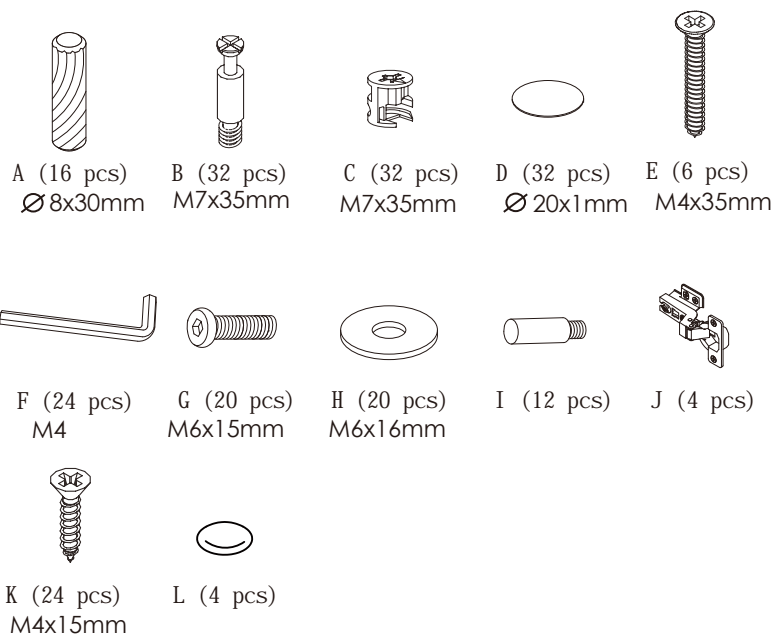

Assembly Instructions

SAGA-79 Media Stand

8.11.22 so

PLEASE NOTE: Check that you have received all components and hardware before assembling. If you are missing any parts, contact your retailer.

3.