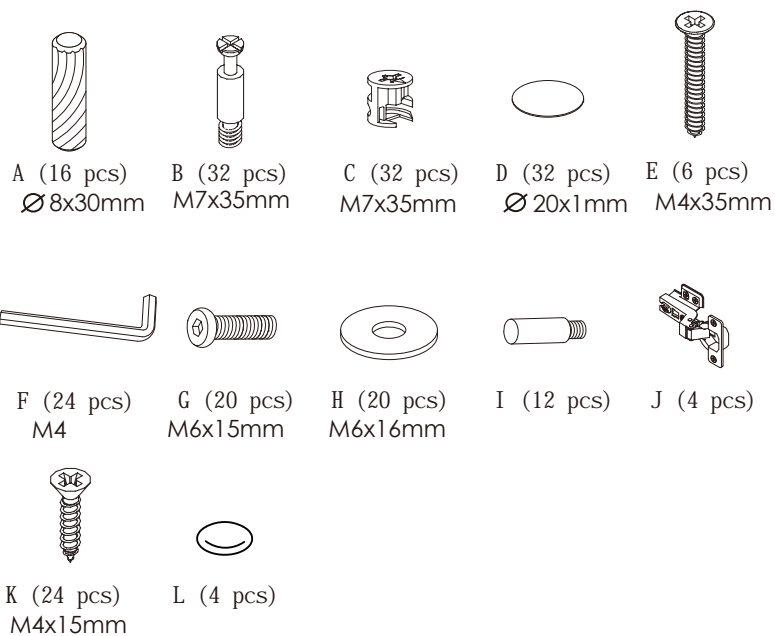

PLEASE NOTE: Check that you have received all components and hardware before assembling. If you are missing any parts, contact your retailer.

11.