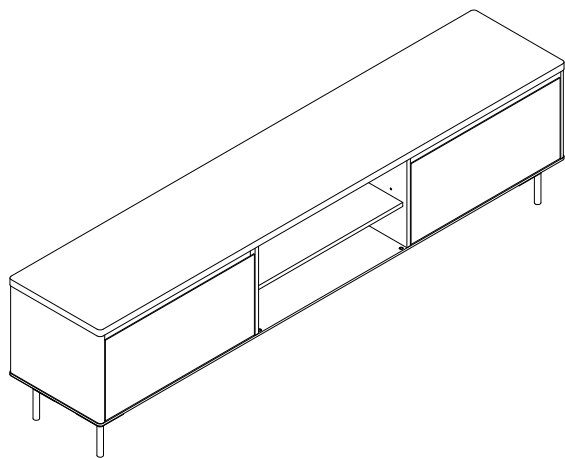

Assembly Instructions

SAGA-79 Media Stand