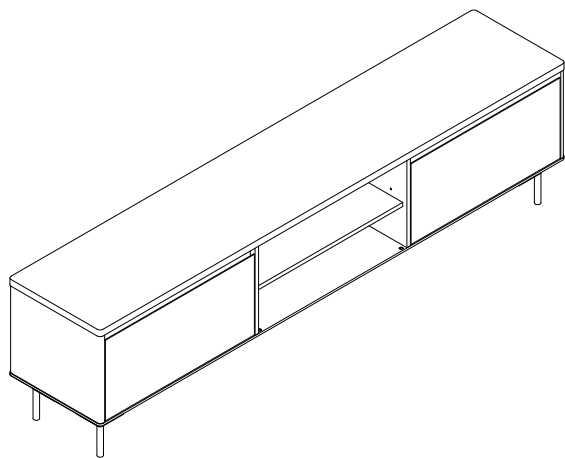

Assembly Instructions

SAGA-79 Media Stand

8.11.22 so

PLEASE NOTE: Check that you have received all components and hardware before assembling. If you are missing any parts, contact your retailer.

3.