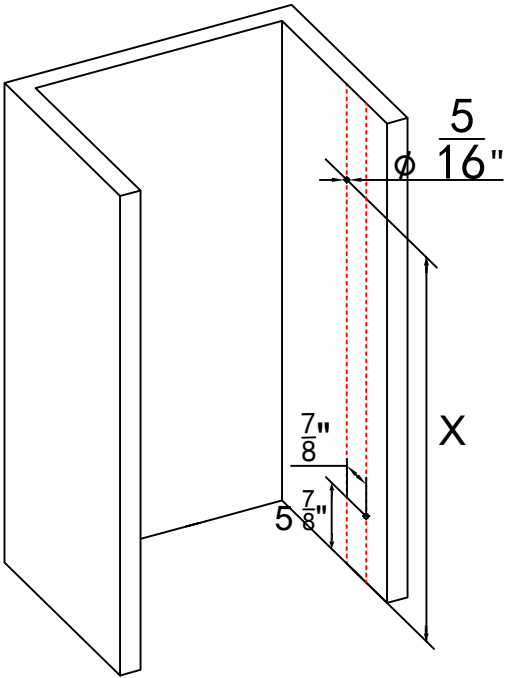

SS05 Punch map

Right-Opening

Left-Opening

Product Height	X
66"	62-1/4 "
76"	72-1/4 "

Note: Same wall bracket punching data for both walls