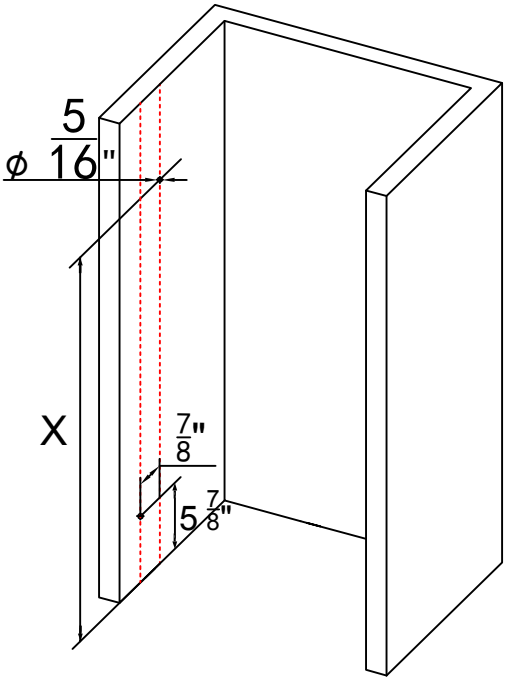

SS05 Punch map

Right-Opening

Left-Opening

Product Height	X
66"	62-1/4 "
76"	72-1/4 "

Note: Same wall bracket punching data for both walls