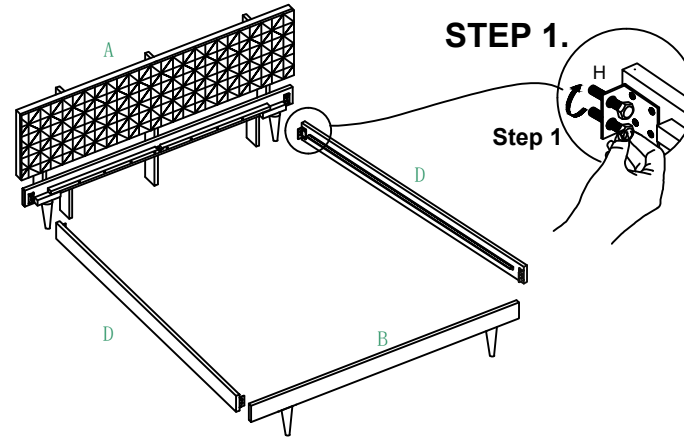

PARTS & HARDWARE.

PART LIST

NO.	DESCRIPTION	IMAGE	Qty
A.	BED HEAD		1
B.	FOOT RAIL		1
C.	MIDDLE RAIL		1
D.	SIDE RAIL		2
E.	MIDDLE LEG		2
F.	MATT. SLATE		4

HARDWARE LIST

H.	Hexa Bolt 8x25mm		8
I.	Spanner 16-17		1
J.	Spanner 12-13		1
K.	Allen Bolt 8x16mm		4
L.	Nut Bolt 6x75mm		2
M.	Washer 8x25mm		4
N.	Allen Key 5mm		1

NOTES.

Thank you for purchasing this quality product!
Be sure to check all packing material carefully
for small part that May have come loose
inside the carton during shipping.

CAUTION: The Item is heavy, assembly
should be performed by two people.