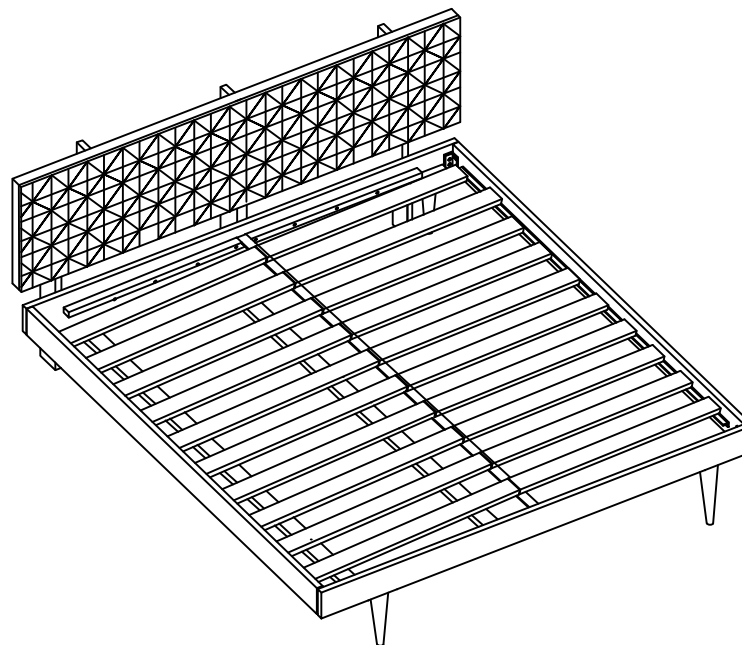

ASSEMBLY INSTRUCTIONS.

PABLO KING BED BROWN

THANK YOU FOR YOUR PURCHASE!

PARTS & HARDWARE.

PART LIST

NO.	DESCRIPTION	IMAGE	Qty
A.	BED HEAD		1
B.	FOOT RAIL		1
C.	MIDDLE RAIL		1
D.	SIDE RAIL		2
E.	MIDDLE LEG		2
F.	MATT. SLATE		4

HARDWARE LIST

H.	Hexa Bolt 8x25mm		8
I.	Spanner 16-17		1
J.	Spanner 12-13		1
K.	Allen Bolt 8x16mm		4
L.	Nut Bolt 6x75mm		2
M.	Washer 8x25mm		4
N.	Allen Key 5mm		1

NOTES.

Thank you for purchasing this quality product!
Be sure to check all packing material carefully
for small part that May have come loose
inside the carton during shipping.