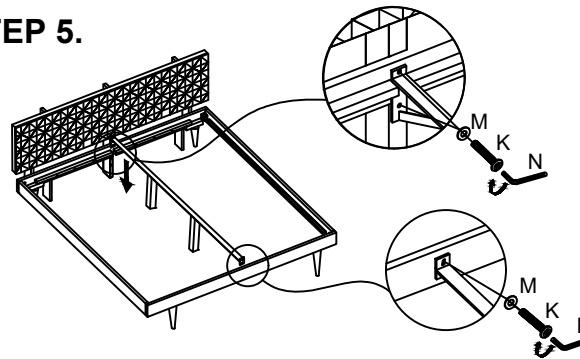

ASSEMBLY INSTRUCTIONS.

PABLO KING BED BROWN

THANK YOU FOR YOUR PURCHASE!

PARTS & HARDWARE.

PART LIST

NO.	DESCRIPTION	IMAGE	Qty
A.	BED HEAD		1
B.	FOOT RAIL		1
C.	MIDDLE RAIL		1
D.	SIDE RAIL		2
E.	MIDDLE LEG		2
F.	MATT. SLATE		4

HARDWARE LIST

H.	Hexa Bolt 8x25mm		8
I.	Spanner 16-17		1
J.	Spanner 12-13		1
K.	Allen Bolt 8x16mm		4
L.	Nut Bolt 6x75mm		2
M.	Washer 8x25mm		4
N.	Allen Key 5mm		1

NOTES.

Thank you for purchasing this quality product!
Be sure to check all packing material carefully
for small part that May have come loose
inside the carton during shipping.

CAUTION: The Item is heavy, assembly
should be performed by two people.

STEP 2.

STEP 3.

Step 4

STEP 4.

STEP 5.

STEP 6.