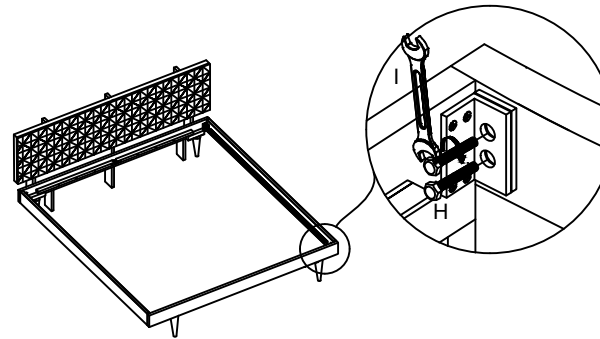

ASSEMBLY INSTRUCTIONS.

PABLO KING BED BROWN

THANK YOU FOR YOUR PURCHASE!

PARTS & HARDWARE.

PART LIST

NO.	DESCRIPTION	IMAGE	Qty
A.	BED HEAD		1
B.	FOOT RAIL		1
C.	MIDDLE RAIL		1
D.	SIDE RAIL		2
E.	MIDDLE LEG		2
F.	MATT. SLATE		4

HARDWARE LIST

H.	Hexa Bolt 8x25mm		8
I.	Spanner 16-17		1
J.	Spanner 12-13		1
K.	Allen Bolt 8x16mm		4
L.	Nut Bolt 6x75mm		2
M.	Washer 8x25mm		4
N.	Allen Key 5mm		1

NOTES.

Thank you for purchasing this quality product!
Be sure to check all packing material carefully
for small part that May have come loose
inside the carton during shipping.

CAUTION: The Item is heavy, assembly
should be performed by two people.

STEP 2.

STEP 3.

Step 4

STEP 4.

STEP 5.

STEP 6.