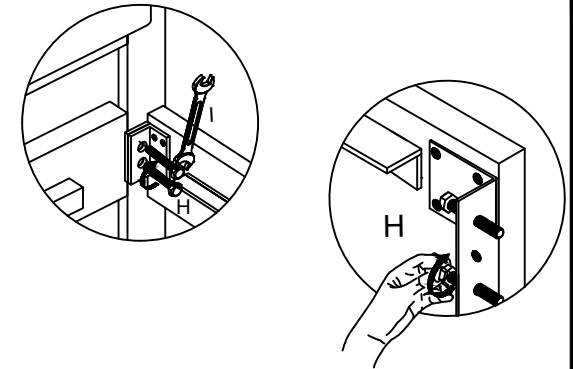

PARTS & HARDWARE.

PART LIST

NO.	DESCRIPTION	IMAGE	Qty
A.	BED HEAD		1
B.	FOOT RAIL		1
C.	MIDDLE RAIL		1
D.	SIDE RAIL		2
E.	MIDDLE LEG		2
F.	MATT. SLATE		4

HARDWARE LIST

H.	Hexa Bolt 8x25mm		8
I.	Spanner 16-17		1
J.	Spanner 12-13		1
K.	Allen Bolt 8x16mm		4
L.	Nut Bolt 6x75mm		2
M.	Washer 8x25mm		4
N.	Allen Key 5mm		1

NOTES.

Thank you for purchasing this quality product!
Be sure to check all packing material carefully
for small part that May have come loose
inside the carton during shipping.

CAUTION: The Item is heavy, assembly
should be performed by two people.

STEP 2.

STEP 3.

Step 4

STEP 4.

STEP 5.

STEP 6.