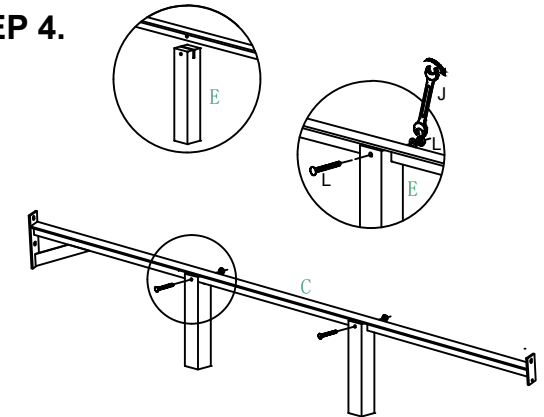

ASSEMBLY INSTRUCTIONS.

PABLO KING BED BROWN

THANK YOU FOR YOUR PURCHASE!

PARTS & HARDWARE.

PART LIST

NO.	DESCRIPTION	IMAGE	Qty
A.	BED HEAD		1
B.	FOOT RAIL		1
C.	MIDDLE RAIL		1
D.	SIDE RAIL		2
E.	MIDDLE LEG		2
F.	MATT. SLATE		4

HARDWARE LIST

H.	Hexa Bolt 8x25mm		8
I.	Spanner 16-17		1
J.	Spanner 12-13		1
K.	Allen Bolt 8x16mm		4
L.	Nut Bolt 6x75mm		2
M.	Washer 8x25mm		4
N.	Allen Key 5mm		1

NOTES.

Thank you for purchasing this quality product!
Be sure to check all packing material carefully
for small part that May have come loose
inside the carton during shipping.

CAUTION: The Item is heavy, assembly
should be performed by two people.

STEP 2.

STEP 3.

Step 4

STEP 4.

STEP 5.

STEP 6.