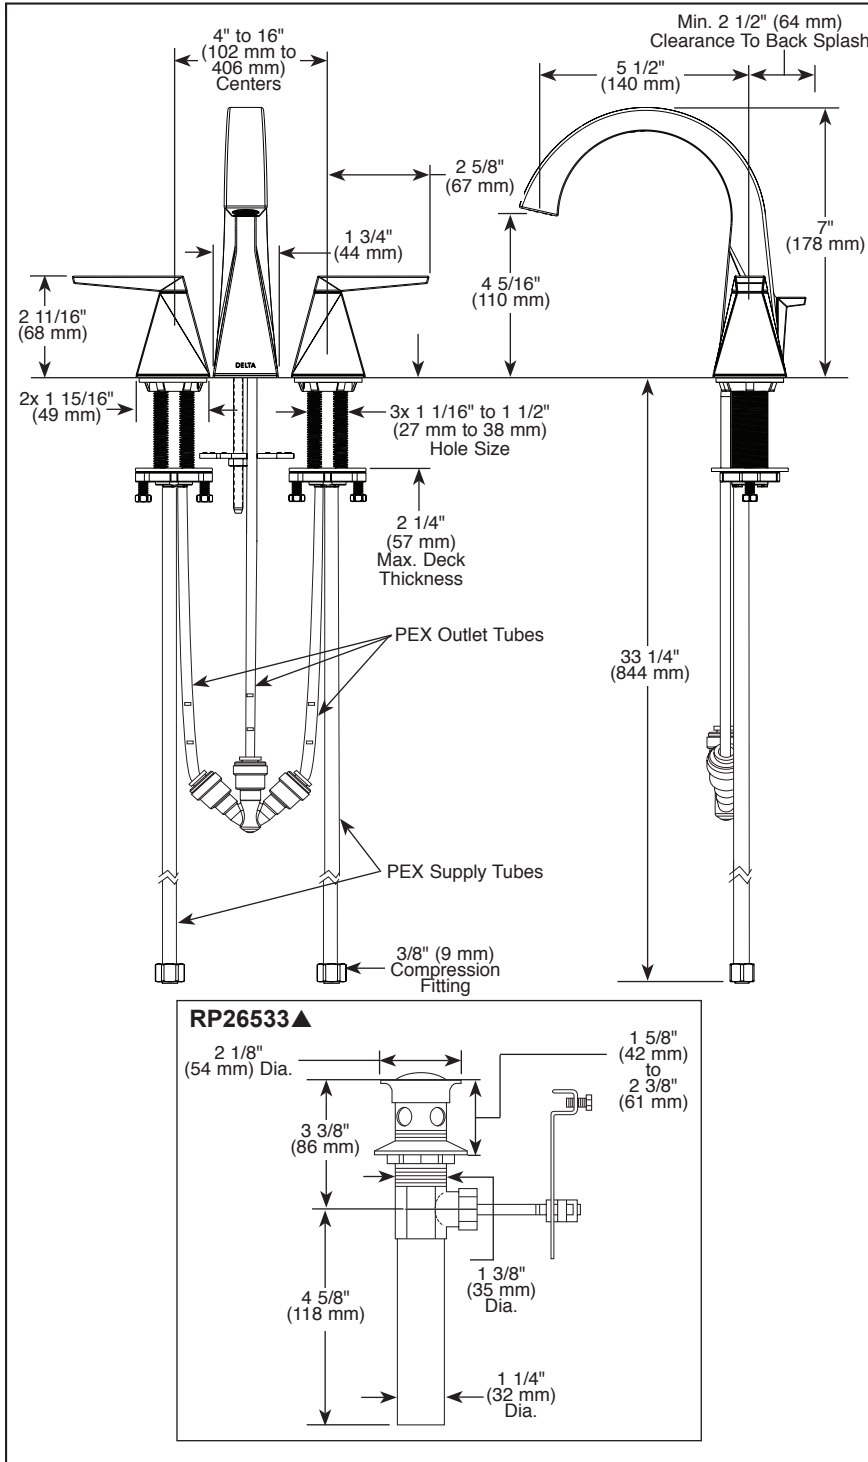

COMPLIES WITH:

- ASME A112.18.1 / CSA B125.1
- ASME A112.18.2 / CSA B125.2
- EPA WaterSense®
- ♿ ICC/ANSI A117.1 - Valve control only