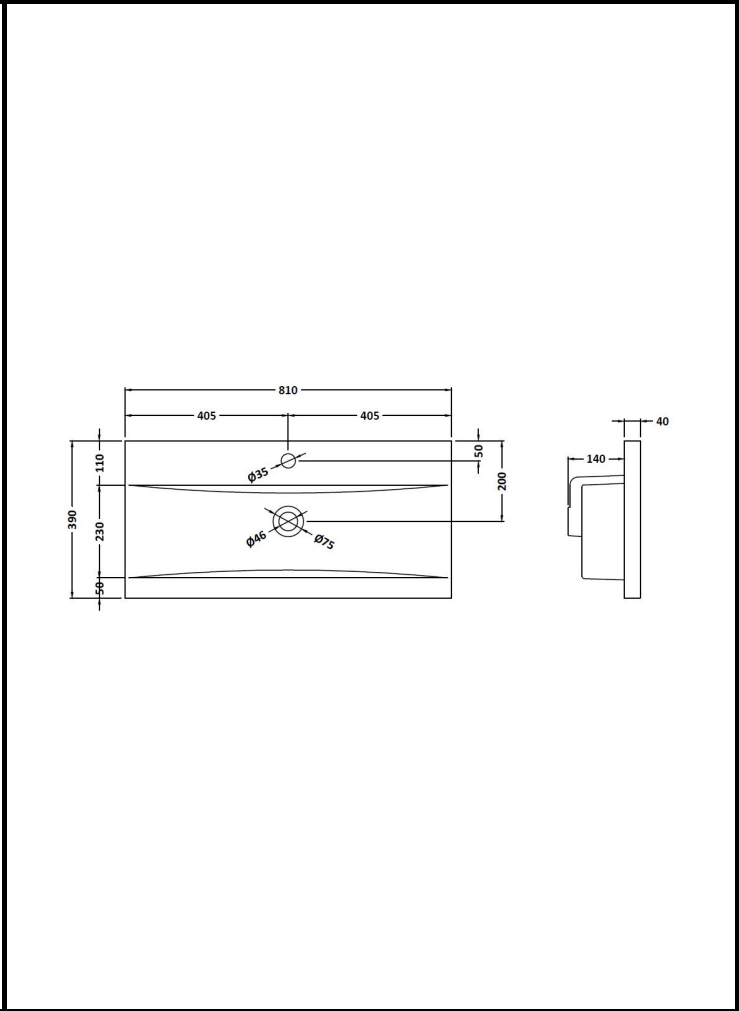

### PRODUCT DIMENSIONS

Height (mm)	Width (mm)	Depth (mm)	Nett Wgt Kg
865	800	383	38

### OUTER BOX DIMENSIONS (If Applicable)

Height (mm)	Width (mm)	Depth (mm)	Gross Wgt Kg

### PRODUCT DETAILS

Country of Origin	United Kingdom			
Fitting Instruction	No			
Constr' Method	Cam & Wood Dowel			
Cabinet Finish	MFC Textured Woodgrain			
Cab Thickness (mm)	18			
Drawer Included	Yes			
No of Shelves	0			
Hinge Inc'	Not Applicable			
Fixings Inc'	Yes			
Handle Inc'	Yes, Supplied			
Handle Type	Strap			
Certification	FSC	Yes	CE	N/A
Colour	Natural Bard Oak			
Constr' Type	Rigid			
Fascia Finish	MFC Textured Woodgrain			
Fas Thickness (mm)	18			
Drawer Type	80mm High Metal S/C Inc Galler			
Hinge Type	Not Applicable			
Adjustable Legs	No, Not Required			
Handle Style	Contemporary			
Waste Shroud	Yes			

# CUSTOMER DATA SHEET - CERAMICS

**DESCRIPTION:** 800 Mid Edged Basin 1 Th

PRODUCT DIMENSIONS			
Height (mm)	Width (mm)	Depth (mm)	Nett Wgt Kg
180	810	390	15

PACKAGING DIMENSIONS			
Height (mm)	Width (mm)	Depth (mm)	Gross Wgt Kg
210	410	830	15