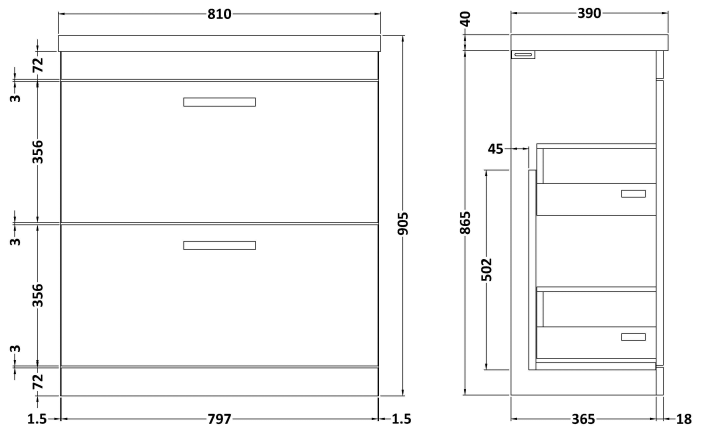

# CUSTOMER DATA SHEET

**DESCRIPTION:** 800 Fs 2-Drawer Vanity With Basin A

# CUSTOMER DATA SHEET - FURNITURE

**DESCRIPTION:** 800 Floor Standing 2-Drawer Basin Unit

### PRODUCT DIMENSIONS

Height (mm)	Width (mm)	Depth (mm)	Nett Wgt Kg
865	800	383	38

### PACKAGING DIMENSIONS

Height (mm)	Width (mm)	Depth (mm)	Gross Wgt Kg
885	820	405	38