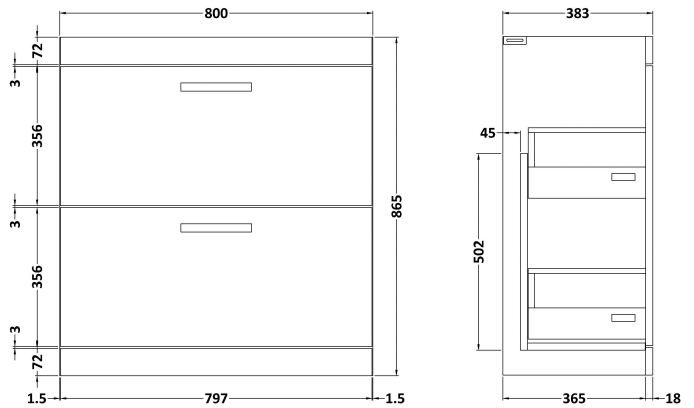

# CUSTOMER DATA SHEET

**DESCRIPTION:** 800 Fs 2-Drawer Vanity With Basin A

### PRODUCT DIMENSIONS

Height (mm)	Width (mm)	Depth (mm)	Nett Wgt Kg
865	800	383	38

### PACKAGING DIMENSIONS

Height (mm)	Width (mm)	Depth (mm)	Gross Wgt Kg
885	820	405	38

# CUSTOMER DATA SHEET - CERAMICS

**DESCRIPTION:** 800 Mid Edged Basin 1 Th

PRODUCT DIMENSIONS			
Height (mm)	Width (mm)	Depth (mm)	Nett Wgt Kg
180	810	390	15

PACKAGING DIMENSIONS			
Height (mm)	Width (mm)	Depth (mm)	Gross Wgt Kg
210	410	830	15