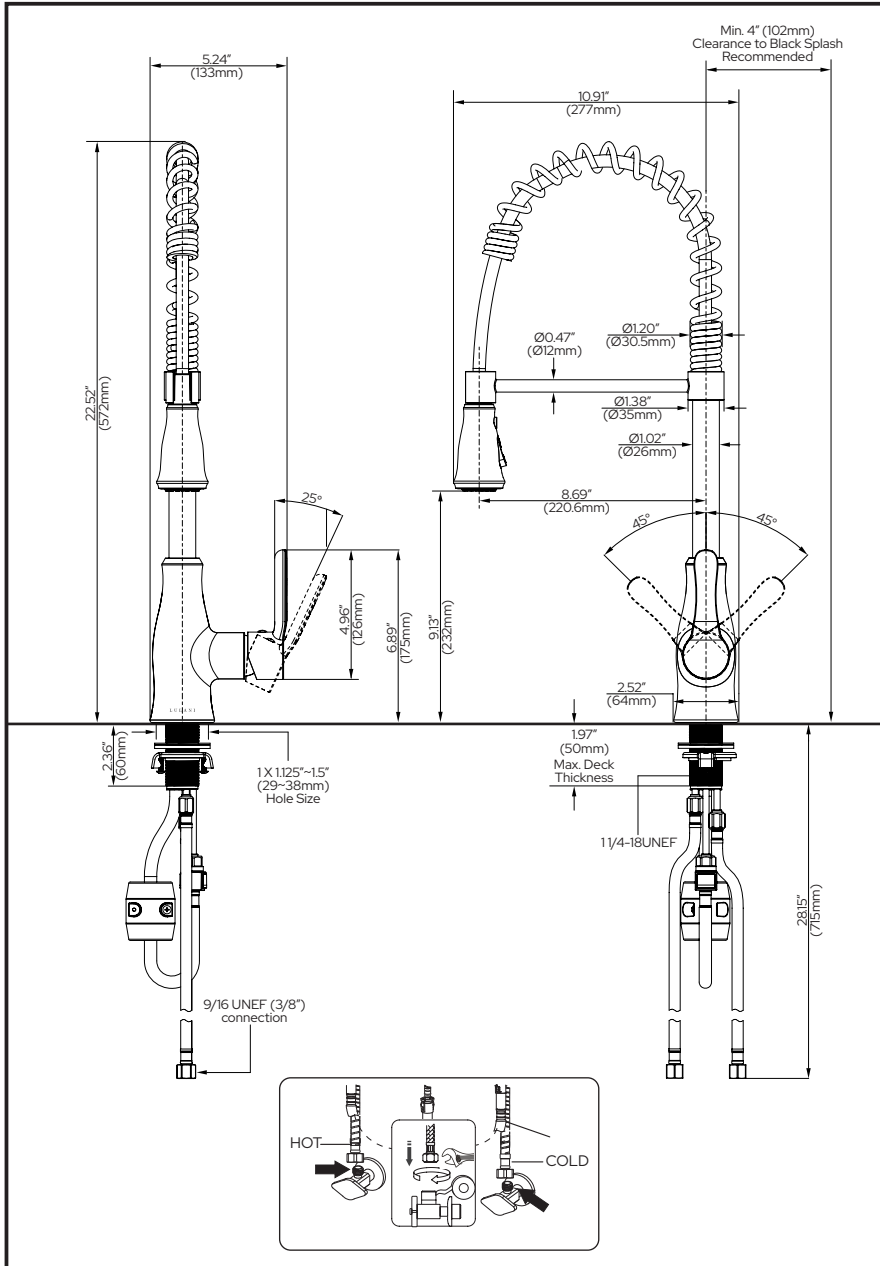

▲ Designate proper finish suffix

Lulani reserves the right (1) to make changes in specifications and materials, and (2) to change or discontinue models, both without notice or obligation. Dimensions are for reference only. See current full-line price book or www.lulani.com for finish options and product availability.