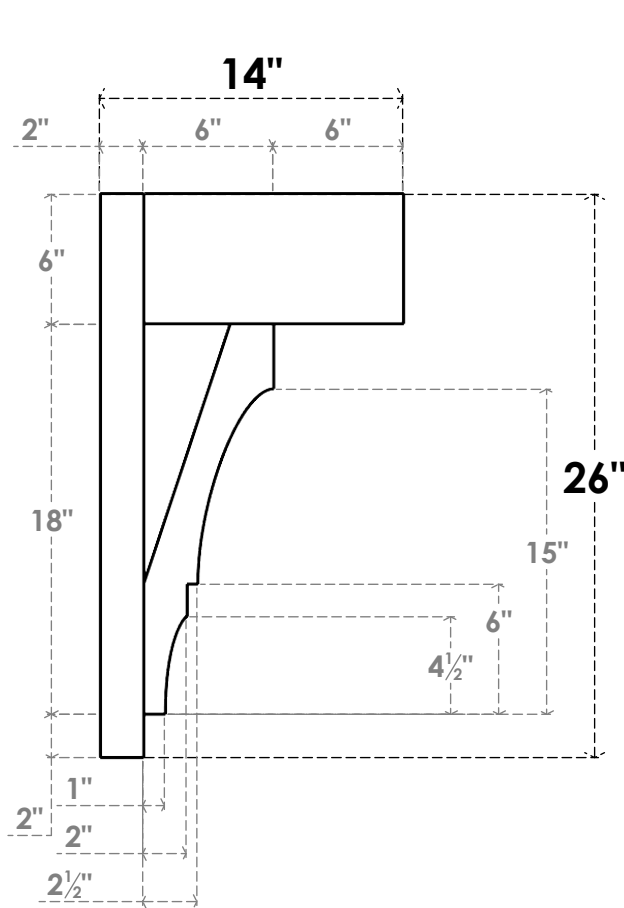

ITEM NUMBER: OUTUROC060X080X14000X26000X060X020X060BOA44RCPR

6"W TOP X 8"W BACK X 14"D X 26"H X 6"T TOP X 2"T BACK TIMBERTHANE ROUGH CEDAR BALBOA FAUX WOOD OPEN OUTLOOKER, BLOCK TOP AND BACK, 6"W CLOSED BRACE, PRIMED TAN

SIDE PROFILE

FRONT PROFILE

ISOMETRIC

GENERATED DATE : 07/05/2023

EKENA MILLWORK
2300 WEST MAIN ST.
CLARKSVILLE, TX 75426
TOLL FREE: 866-607-0453
WWW.EKENAMILLWORK.COM

NOTES

1. INSTALLATION TO BE COMPLETED IN ACCORDANCE WITH MANUFACTURER'S SPECIFICATIONS.
2. DRAWING MAY NOT BE TO SCALE
3. THIS DRAWING IS INTENDED FOR DESIGN AND PLANNING PURPOSES ONLY.
4. ALL INFORMATION CONTAINED HEREIN WAS CURRENT AT THE TIME OF DEVELOPMENT BUT MUST BE REVIEWED AND APPROVED BY THE PRODUCT MANUFACTURER TO BE CONSIDERED ACCURATE.
5. TIMBERTHANE ARCHITECTURAL PRODUCTS ARE MADE FROM HIGH DENSITY URETHANE AND COME FACTORY PRIMED