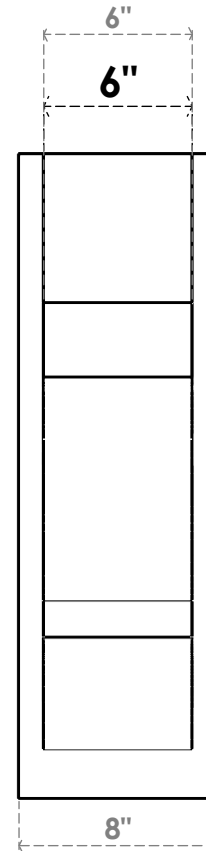

ITEM NUMBER: OUTUROC060X080X14000X26000X060X020X060BOA44RCPR

6"W TOP X 8"W BACK X 14"D X 26"H X 6"T TOP X 2"T BACK TIMBERTHANE ROUGH CEDAR BALBOA FAUX WOOD OPEN OUTLOOKER, BLOCK TOP AND BACK, 6"W CLOSED BRACE, PRIMED TAN

SIDE PROFILE

FRONT PROFILE

ISOMETRIC

GENERATED DATE : 07/05/2023

EKENA MILLWORK
2300 WEST MAIN ST.
CLARKSVILLE, TX 75426
TOLL FREE: 866-607-0453
WWW.EKENAMILLWORK.COM

NOTES

1. INSTALLATION TO BE COMPLETED IN ACCORDANCE WITH MANUFACTURER'S SPECIFICATIONS.
2. DRAWING MAY NOT BE TO SCALE
3. THIS DRAWING IS INTENDED FOR DESIGN AND PLANNING PURPOSES ONLY.
4. ALL INFORMATION CONTAINED HEREIN WAS CURRENT AT THE TIME OF DEVELOPMENT BUT MUST BE REVIEWED AND APPROVED BY THE PRODUCT MANUFACTURER TO BE CONSIDERED ACCURATE.
5. TIMBERTHANE ARCHITECTURAL PRODUCTS ARE MADE FROM HIGH DENSITY URETHANE AND COME FACTORY PRIMED