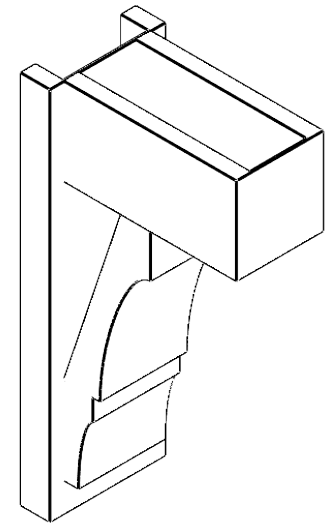

ITEM NUMBER: OUTUROC060X080X14000X26000X060X020X060BOA44RCPR

6"W TOP X 8"W BACK X 14"D X 26"H X 6"T TOP X 2"T BACK TIMBERTHANE ROUGH CEDAR BALBOA FAUX WOOD OPEN OUTLOOKER, BLOCK TOP AND BACK, 6"W CLOSED BRACE, PRIMED TAN

SIDE PROFILE

FRONT PROFILE

ISOMETRIC

GENERATED DATE : 07/05/2023

EKENA MILLWORK
2300 WEST MAIN ST.
CLARKSVILLE, TX 75426
TOLL FREE: 866-607-0453
WWW.EKENAMILLWORK.COM

NOTES

1. INSTALLATION TO BE COMPLETED IN ACCORDANCE WITH MANUFACTURER'S SPECIFICATIONS.
2. DRAWING MAY NOT BE TO SCALE
3. THIS DRAWING IS INTENDED FOR DESIGN AND PLANNING PURPOSES ONLY.
4. ALL INFORMATION CONTAINED HEREIN WAS CURRENT AT THE TIME OF DEVELOPMENT BUT MUST BE REVIEWED AND APPROVED BY THE PRODUCT MANUFACTURER TO BE CONSIDERED ACCURATE.
5. TIMBERTHANE ARCHITECTURAL PRODUCTS ARE MADE FROM HIGH DENSITY URETHANE AND COME FACTORY PRIMED