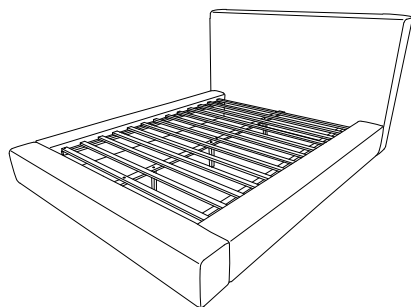

ASSEMBLY INSTRUCTIONS

QUEEN

+ Do Not Use Power Tools

+ Suggested Adults

NOTE:

1. 1 Read instructions cover to cover.
2. 2 Save all packaging until assembly is completed.

1 IMPORTANT SAFETY INFORMATION

Do not assemble the product if any of the following parts arrived damaged:

1. Headboard Panel
2. Footboard Panel
3. Side Rail
4. Slats(13pcs)
5. Slat Support
6. Support Leg

2 IMPORTANT ASSEMBLY INFORMATION

Assembly Step Ensure the side rail bracket is fully hooked onto bolt loosely threaded with both washers on the OUTSIDE of the bracket first, then proceed to fully tightening all 4 corners.

+ Parts Included

① Headboard Panel (1 pc)

② Footboard Panel (1 pc)

③ Side Rail (2 pcs)

④ Slats(13pcs) (1 pc)

⑤ Slat Support (1 pc)

⑥ Support Leg (3 pcs)

+ Hardware Included

A. Allen Key M4 (1 pc)

B. Allen Key M5 (1 pc)

C. JCBB Bolt M8 x 16mm (8 pcs)

D. JCBC Bolt M6 x 35mm (6 pcs)

E. CBS Screw M4 x 16mm (4 pcs)

F. CBS Screw M4 x 32mm (6 pcs)