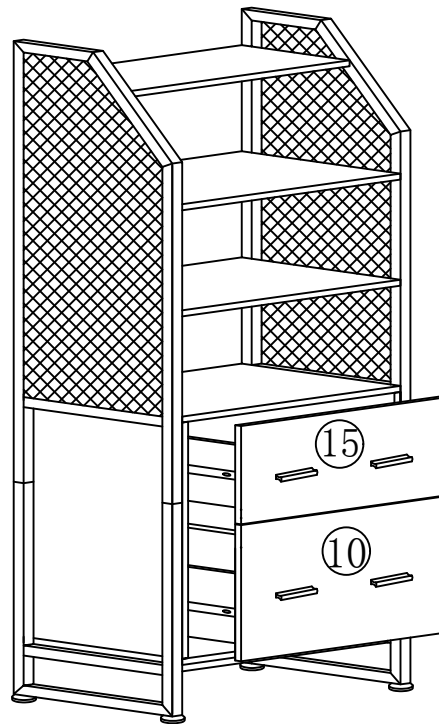

B
M5X50
5PCS

R
2PCS

E
M6X25
3PCS

K
2PCS

S
M4X18
4PCS

ASSEMBLY INSTRUCTION FOR DX-F1324 P5

We genuinely appreciate your purchase of our product.

Any problem (installation or damage caused by shipping), please feel free to contact us. Our customer service will help to solve the problem for your ASAP Email: support@tribesigns.com customer service hotline: +14242206888