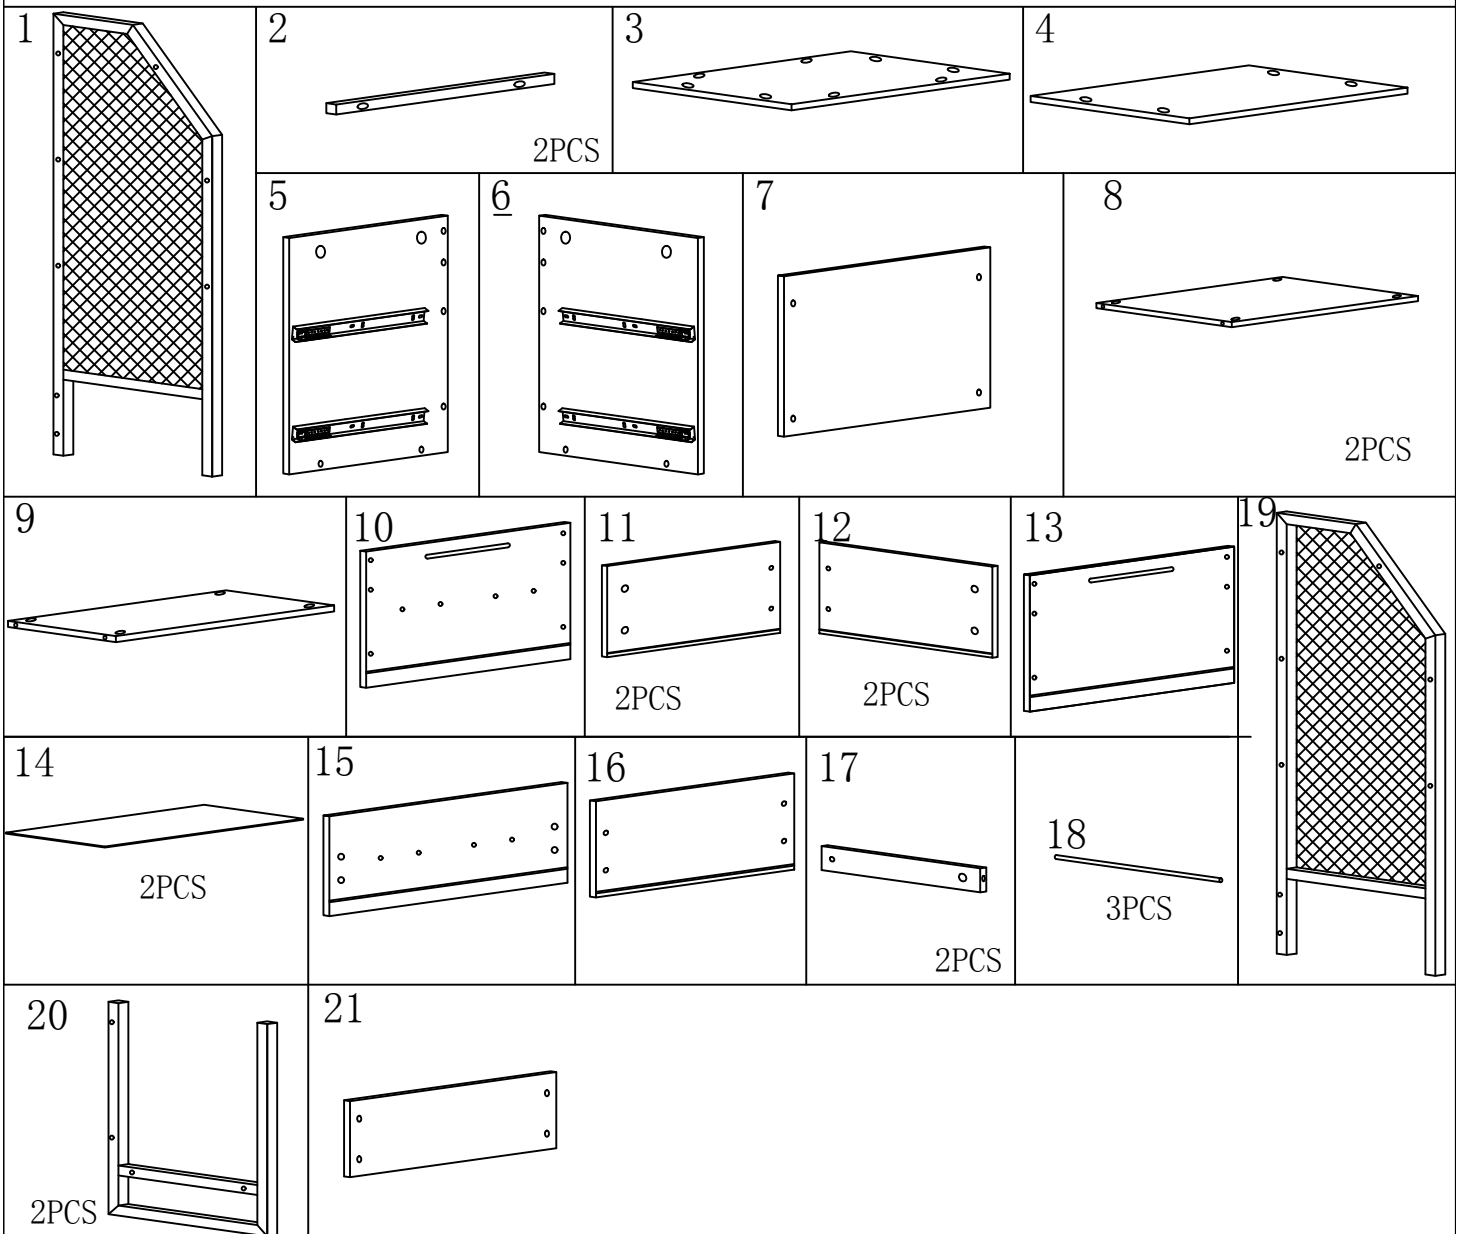

ASSEMBLY INSTRUCTION FOR DX-F1324 P1

Tribesigns File cabinets

Notes: Don't tighten screws completely at first, just in case parts were assembled wrong and need disassemble. Tighten screws at last when all parts are put together

ASSEMBLY INSTRUCTION FOR DX-F1324 P2

A  14PCS	B  M5X50 14PCS	C  M5X60 12PCS	D  M5X70 8PCS	E  M6X25 3PCS	G  M6X35 4PCS	H  M6X40 4PCS	S  M4X18 8PCS	K  4PCS
N  M6X10 8PCS	X  4PCS	R  10PCS	Y  M8 4PCS	Z  2PCS				