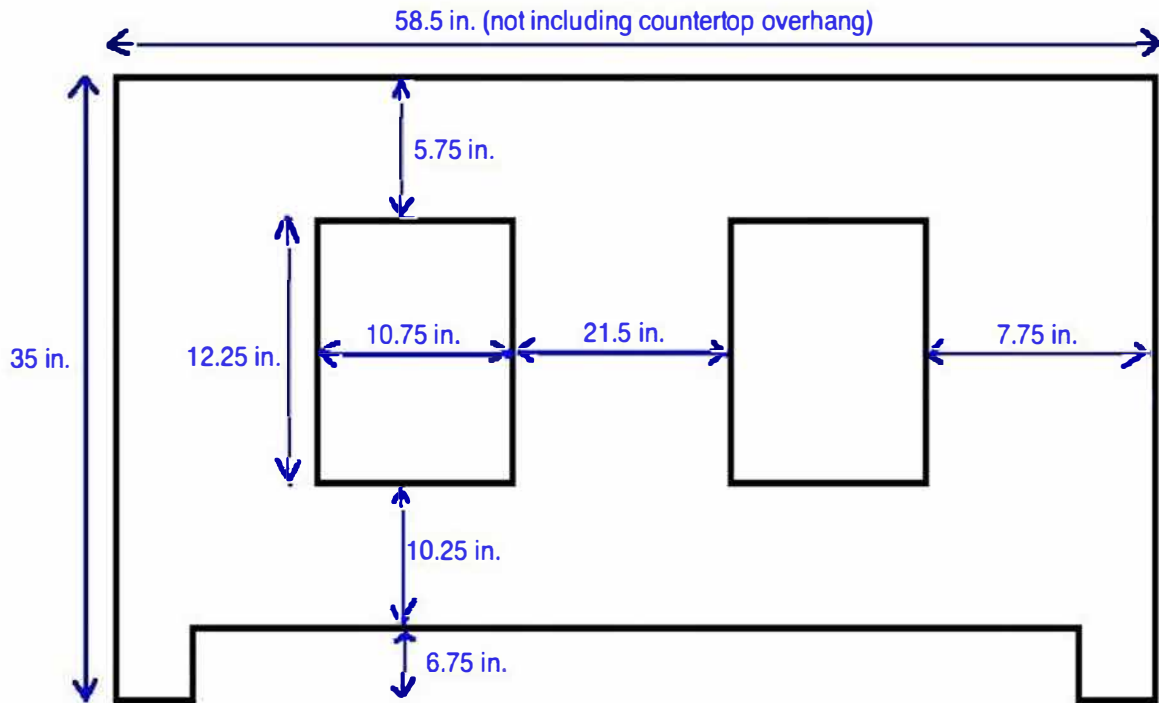

60-inch Bath Vanity Back View

All measurements were taken by hand, so please allow for a slight margin of error.
Measurements were taken from the back face of the vanity, and do not reflect overall dimensions of the unit.

60-inch Bath Vanity Top View

All measurements were taken by hand and rounded to the nearest quarter inch.
Please allow for a slight margin of error.