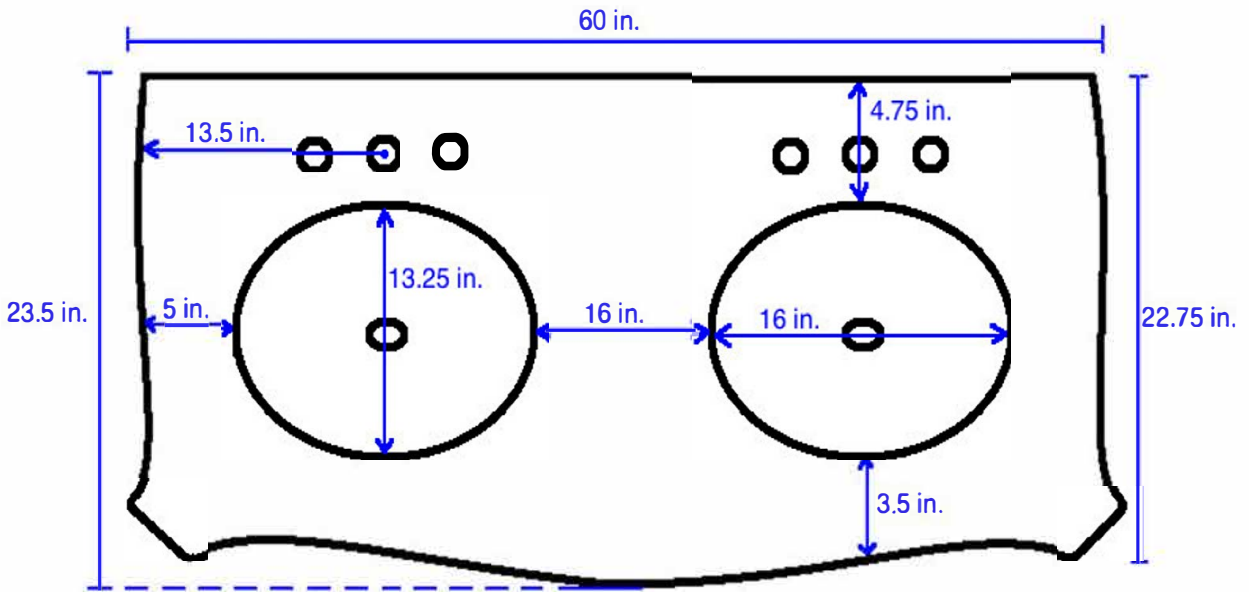

60-inch Bath Vanity Back View

All measurements were taken by hand, so please allow for a slight margin of error.
Measurements were taken from the back face of the vanity, and do not reflect overall dimensions of the unit.

60-inch Bath Vanity Top View

All measurements were taken by hand and rounded to the nearest quarter inch.
Please allow for a slight margin of error.