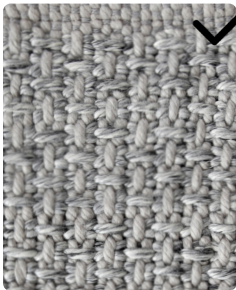

## RUSHNI - NATURAL BLACK / SILVER

RUSHNI, in Sanskrit, means LIGHT, something so essential that we usually only realize its importance when we are faced with the lack of it. The light not only illuminates the darkness, but also soothes, soothes and brings warmth, our inspiration for this new concept of high performance carpet with OUTDOOR / INDOOR use.

### PRODUCT DETAILS

**Catalog Code:** Rushni - RU01 - Natural Black / Silver

**Construction:** Hand Loomed

**Weight:** 2000g | **Pile Height:** Flatweave

**Composition:** 100% PET Yarn

**Origin:** India

Sizes

### AVAILABLE COLORS

View More Details

RU01  
Natural Black  
Silver

RU02  
Cappuccino  
Taupe

RU03  
Cement  
Silver

RU04  
Sand  
Ivory