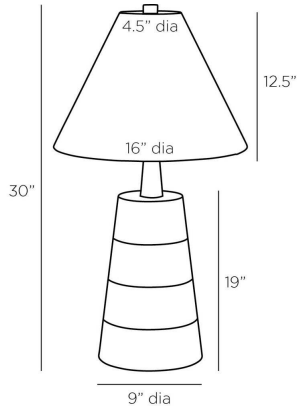

ARTERIOS

YURI LAMP

PTC27
H: 30 IN, Dia: 16.00 IN
Natural, Cork

A tapered shade and base of natural cork makes our modern Yuri authentically chic. Clean lines recall the best of contemporary design. Finished with an English bronze post, taupe cloth cord and three-way rotary switch. Finish will vary.

APPEARANCE

Material	Cork, Steel
Finish	Natural, English Bronze
Finish Will Vary	Yes
Top Coat/Sealant	No
Finial Description	English Bronze Cylinder

DIMENSIONS

Body	H: 19 IN, Dia: 9.00 IN
Foot Print	Dia: 9.00 IN
Neck	H: 1 IN, Dia: 1.00 IN
Shade Bottom	Dia: 16.00 IN
Shade Side	H: 12.5 IN
Shade Top	Dia: 4.50 IN

WIRING

Rating	Indoor Only
Tilt Test	10 Degrees - AU
Cord	10 FT, Back of Lamp Base, Taupe Fabric,
Socket	1, Type A - E26
Switch	At Socket, 3-Way Rotary
Maximum Watt	150
Voltage	110-120 V

CERTIFICATIONS

Certifications	Mexico, United Arab Emirates, United Kingdom, United States, Canada, Australia
----------------	--

COMPLIANCY

UL/ETL	Yes
CB	Yes
RoHS	Yes

SHIPPING

Product Weight	7.4 lbs
Gross Weight 1	14 lbs
Shipping Box 1	H: 24 IN, L: 26.5 IN, W: 12.5 IN

ADDITIONAL INFO

Shade Shape	Round
Shade Type	Other

REPLACEMENT PARTS