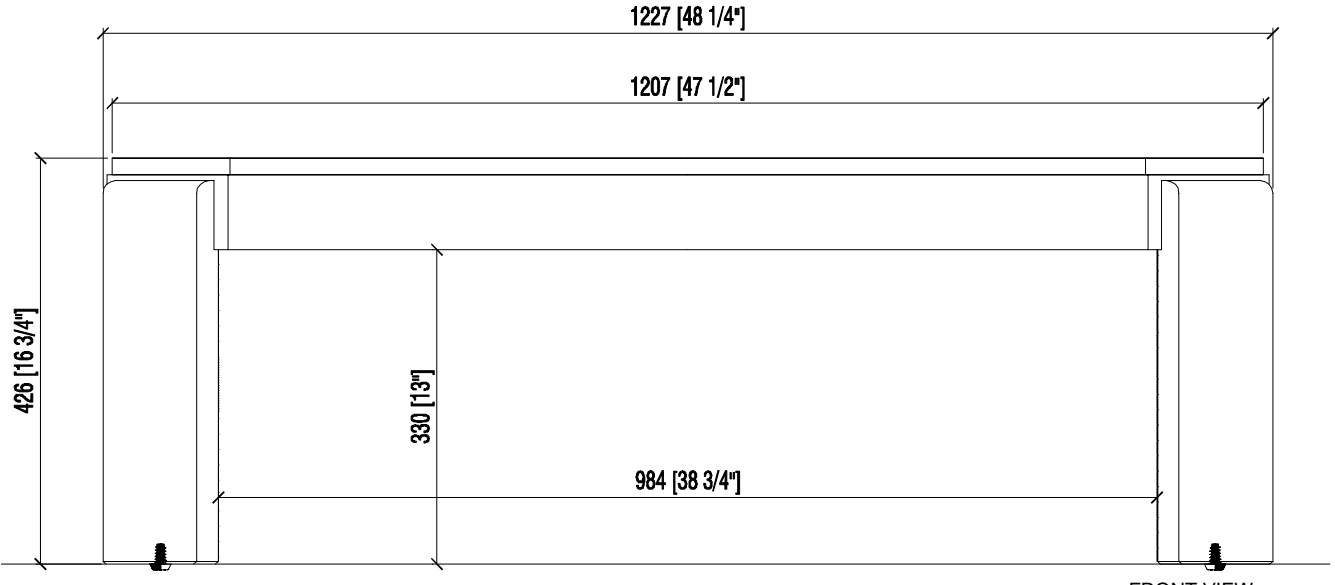

TOP VIEW

FRONT VIEW

TA51209
 48-1/4" x 48-1/4" x 16-3/4" HT