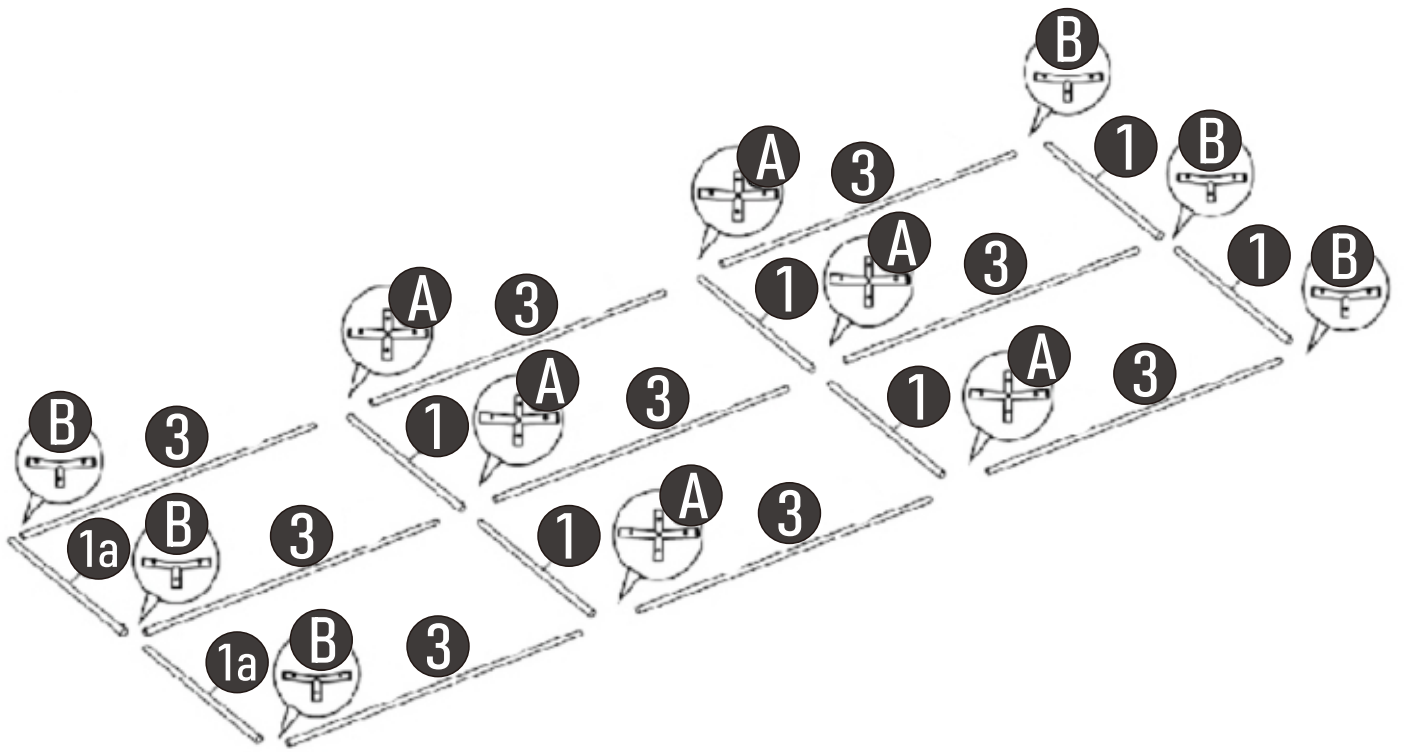

1 Assembled roof tube