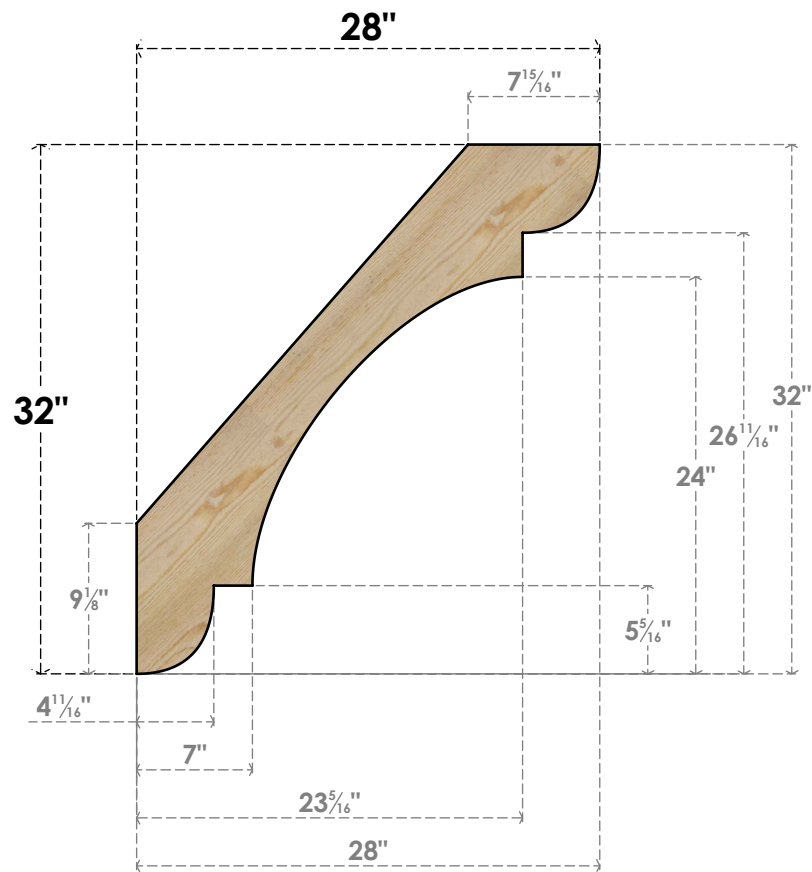

BRC06X28X32OLY00RDF

6"W X 28"D X 32"H OLYMPIC ROUGH SAWN BRACE, DOUGLAS FIR

SIDE

FRONT

EKENA MILLWORK
 2300 WEST MAIN ST.
 CLARKSVILLE, TX 75426
 TOLL FREE: 866-607-0453
 WWW.EKENAMILLWORK.COM

NOTES

1. INSTALLATION TO BE COMPLETED IN ACCORDANCE WITH MANUFACTURER'S SPECIFICATIONS.
2. DRAWING MAY NOT BE TO SCALE
3. THIS DRAWING IS INTENDED FOR DESIGN AND PLANNING PURPOSES ONLY.
4. ALL INFORMATION CONTAINED HEREIN WAS CURRENT AT THE TIME OF DEVELOPMENT BUT MUST BE REVIEWED AND APPROVED BY THE PRODUCT MANUFACTURER TO BE CONSIDERED ACCURATE.
5. PRODUCTS ARE NOT KILN DRIED. THIS ITEM IS UNIQUE AND WILL CONTAIN THE NATURAL VARIATIONS THAT THE WOOD SPECIES OFFERS. THIS MAY RESULT IN VARIATIONS UP TO 1/4"