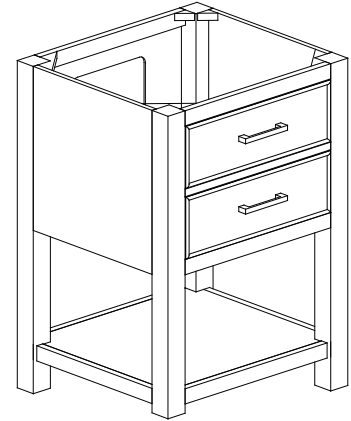

## Features

- Solid poplar wood frame, Birch veneer plywood
- 1 soft-close drawer, 1 open shelf
- 1 flip-down drawer
- Brushed nickel or matte gold finish hardware
- Adjustable height levelers

## Nominal Dimension

- 24W x 21.5D x 34H inches