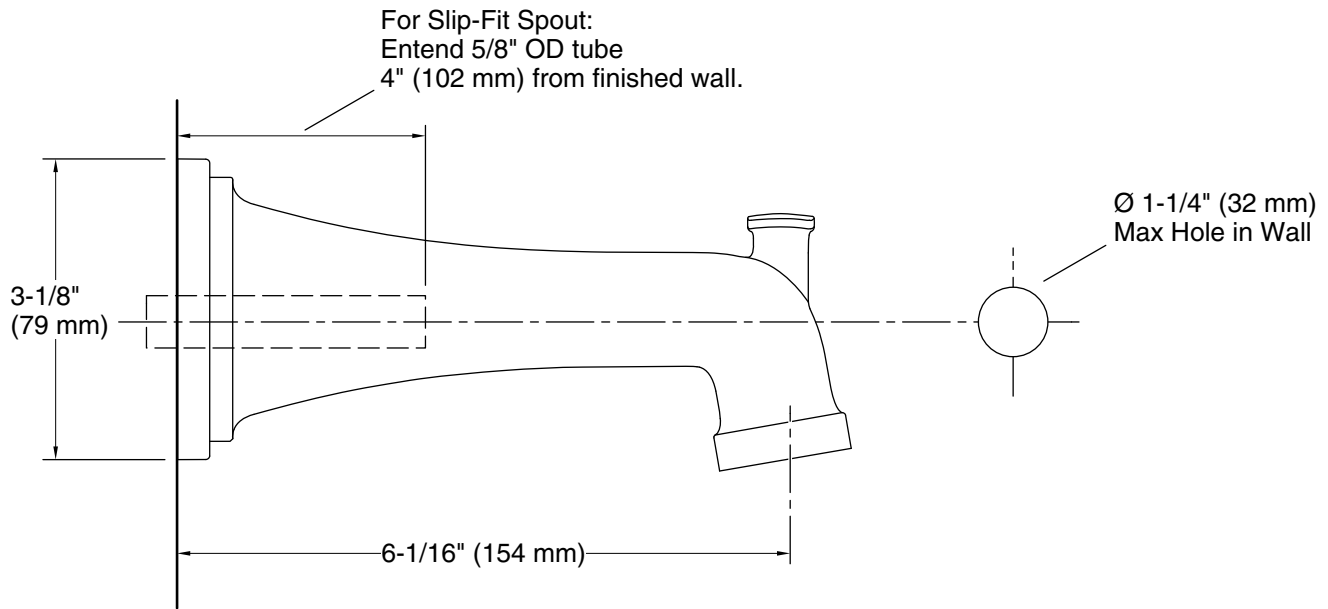

#### Features

- Diverter spout with slip-fit connection
- 6-1/16" (154 mm) spout reach
- 1-1/4" (31.8 mm) max hole diameter
- Coordinates with other products in the Riff collection

## Technical Information

All product dimensions are nominal.

### Spout:

Spout reach: 6-1/16" (154 mm)