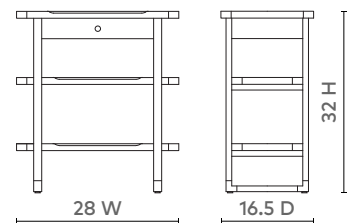

AUSTIN SIDE TABLE, ESPRESSO OAK

AUS-IIO-94

- 28w x 16.5d x 32h
- Straight Grain Espresso Oak with Cross Weave Bleached Cane
- Tempered Glass on Top and Shelves
- 1 Pencil Drawer with Veneer Interior and Soft Closing Glides
- 2 Fixed Shelves
- Bronze Pull & Accents