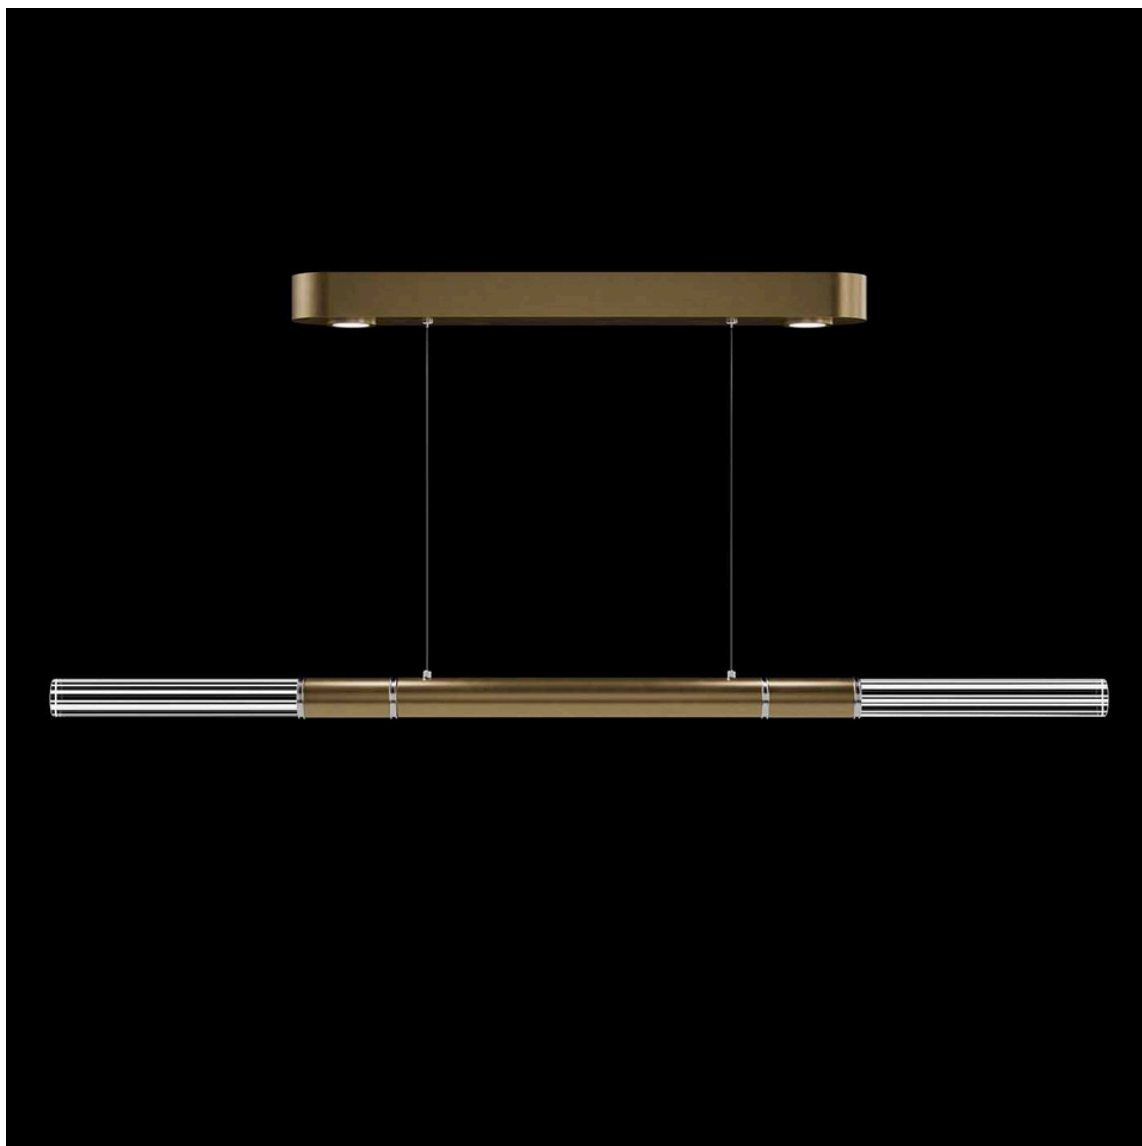

FINE ART

HANDCRAFTED LIGHTING

100149-320

100149-320 • ANTONIA 62"W Linear Pendant

2.5H x 62W x 2.5D

ANTONIA
COLLECTION