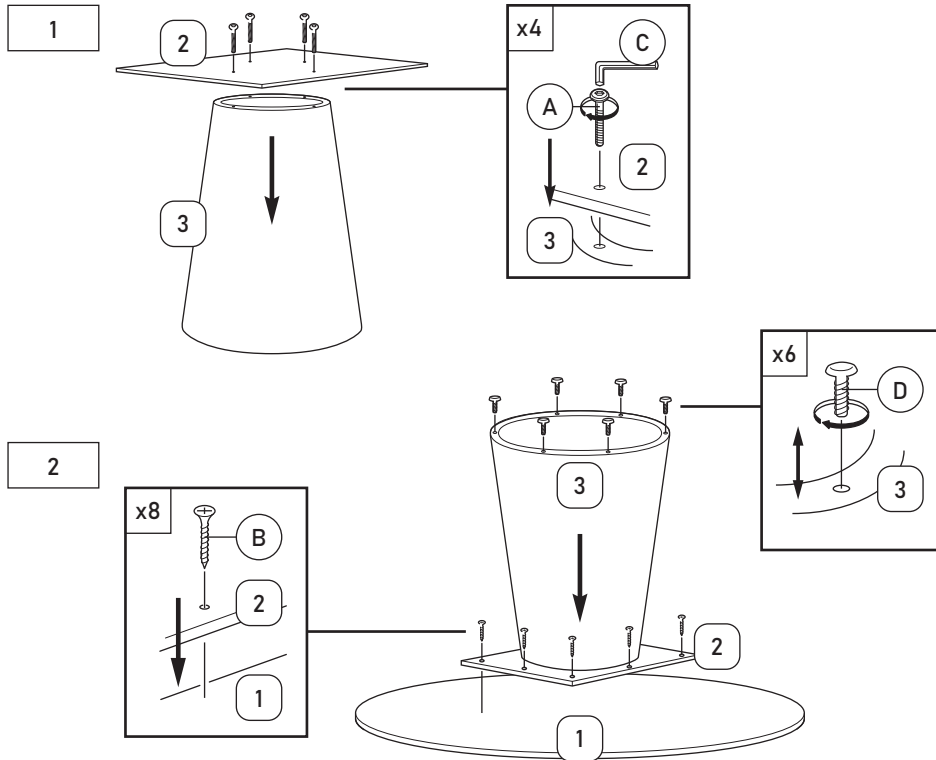

Model: KF 3189 DT

Important note: - Place all wooden part on a clean and smooth surface such as rug or carpet to avoid the part from being scratch.
 - Please follow the assembly instruction step by step.
 - Do not tighten all screw until the table is fully set-up.

ASSEMBLY INSTRUCTION

No	Hardware List	Qty.
A	JCBC M6 x 35mm 	4 pcs
B	CSK M4 x 32mm 	8 pcs
C	Allen Key M4 	1 pc
D	Adjustable 	6 pcs

No	Part List	Qty.
1	Table Top	1 pc
2	Table Top Support	1 pc
3	Table Leg	1 pc

COMPLETED ASSEMBLY

Model: KF 3189 DT

Important note: - Place all wooden part on a clean and smooth surface such as rug or carpet to avoid the part from being scratch.
 - Please follow the assembly instruction step by step.
 - Do not tighten all screw until the table is fully set-up.