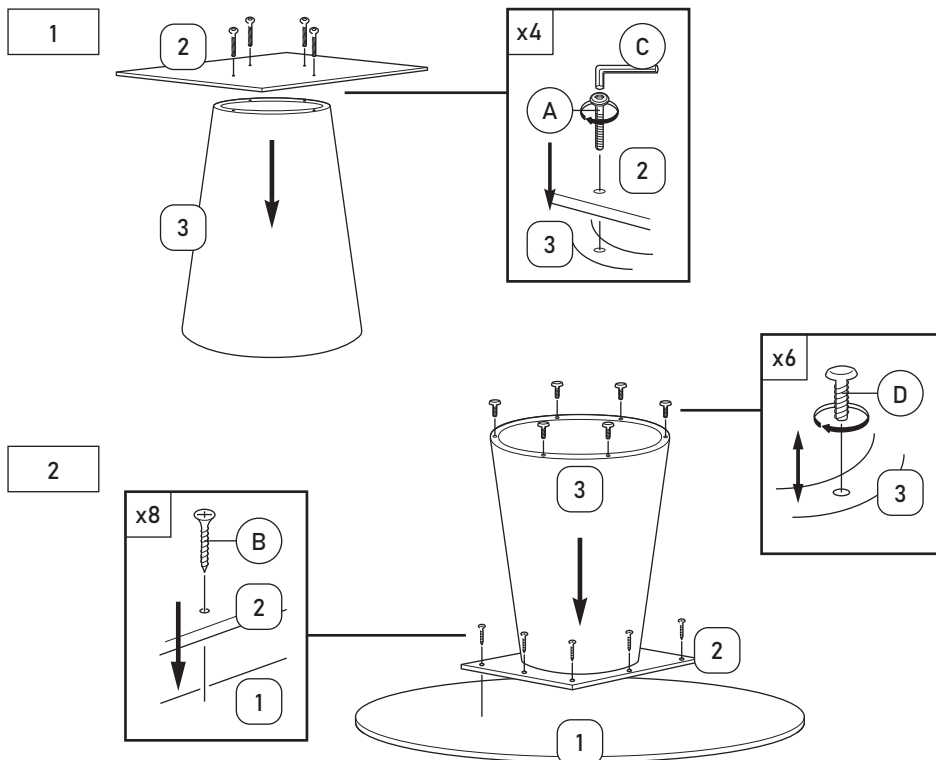

ASSEMBLY INSTRUCTION

No	Hardware List	Qty.
A	JCBC M6 x 35mm 	4 pcs
B	CSK M4 x 32mm 	8 pcs
C	Allen Key M4 	1 pc
D	Adjustable 	6 pcs

No	Part List	Qty.
1	Table Top	1 pc
2	Table Top Support	1 pc
3	Table Leg	1 pc

COMPLETED ASSEMBLY

Model: KF 3189 DT

Important note: - Place all wooden part on a clean and smooth surface such as rug or carpet to avoid the part from being scratch.
 - Please follow the assembly instruction step by step.
 - Do not tighten all screw until the table is fully set-up.