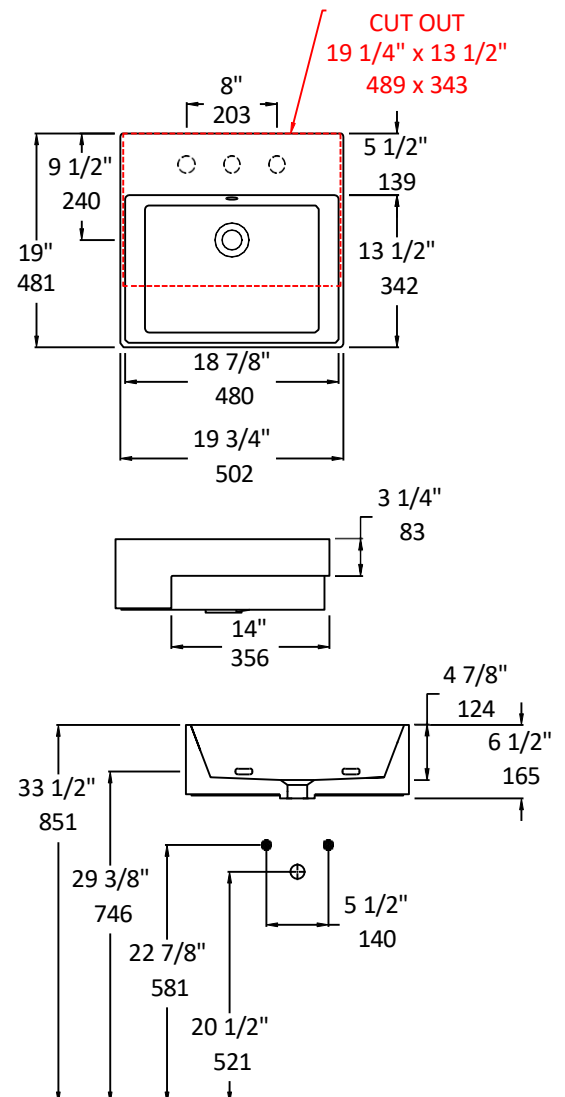

Specifications:

Installation:	Semi-recessed
Exterior Dimensions:	19 3/4" w x 19" d x 6 1/2" h
Material:	Porcelain
Weight:	31 lbs
Overflow:	Yes
Finishes:	001 - White
Faucet Holes:	00 - no hole 01 - one centered hole 02 - two hole - center and right, 4" spread 03 - three hole, 8" spread
Cut-out Size:	18 3/4" x 13 1/2" (template available upon request)
Faucet Hole Size:	Ø 1 3/8"
Drain Hole Size:	Ø 1 3/4"

Recommended Items:

- European drain with overflow
 - 7100-13OF
 - 7100-16OF

LACAVA reserves the right to revise any dimension or information on this sheet without notice. Dimensions are nominal and may vary within an industry accepted tolerance of 1/4". Drawings provided herein are meant to give the user an idea of the product and are not made to scale.