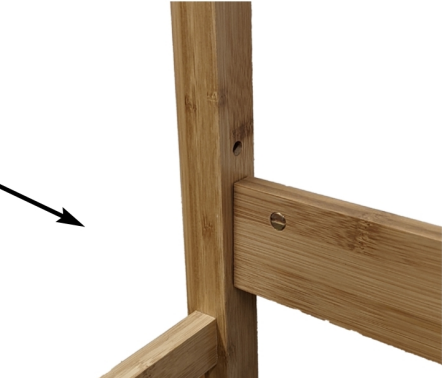

# Over-the-Toilet Space Saver

**Magnetic Closure**

**Adjustable Shelf  
5 Settings**

**Adjustable back brace  
to accomodate  
plumbing**

65"

10"

26"