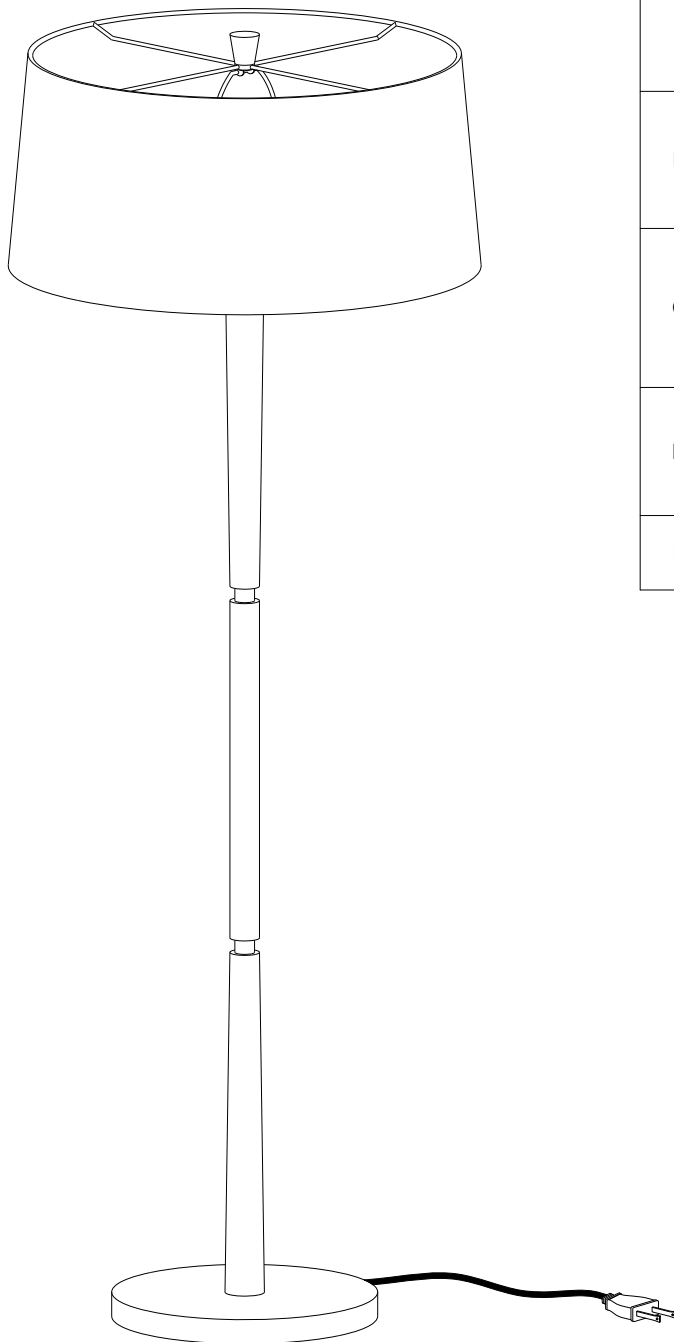

ASSEMBLY INSTRUCTIONS

Floor Lamp

Thank for your purchasing this quality product. Be sure to check all packing material carefully for small parts which may have come loose inside the carton during transit. Identify and count all parts and compare with the parts list below.

HARDWARE LIST			
A		LAMP BASE	01
B		BULB (Not Included)	01
C		HARP	01
D		SHADE	01
E		FINIAL	01

ASSEMBLY INSTRUCTIONS

Floor Lamp

1791 mm

559 mm

ASSEMBLY INSTRUCTIONS

Floor Lamp

IMPORTANT SAFETY INSTRUCTIONS:

1. This fixture has been rated for 60 - Watt maximum Type A standard bulb.
2. To avoid the risk of fire, do not exceed the recommended wattage.
3. The manufacturer and distributor accept no liability for incorrect installation.
4. For indoor use only.