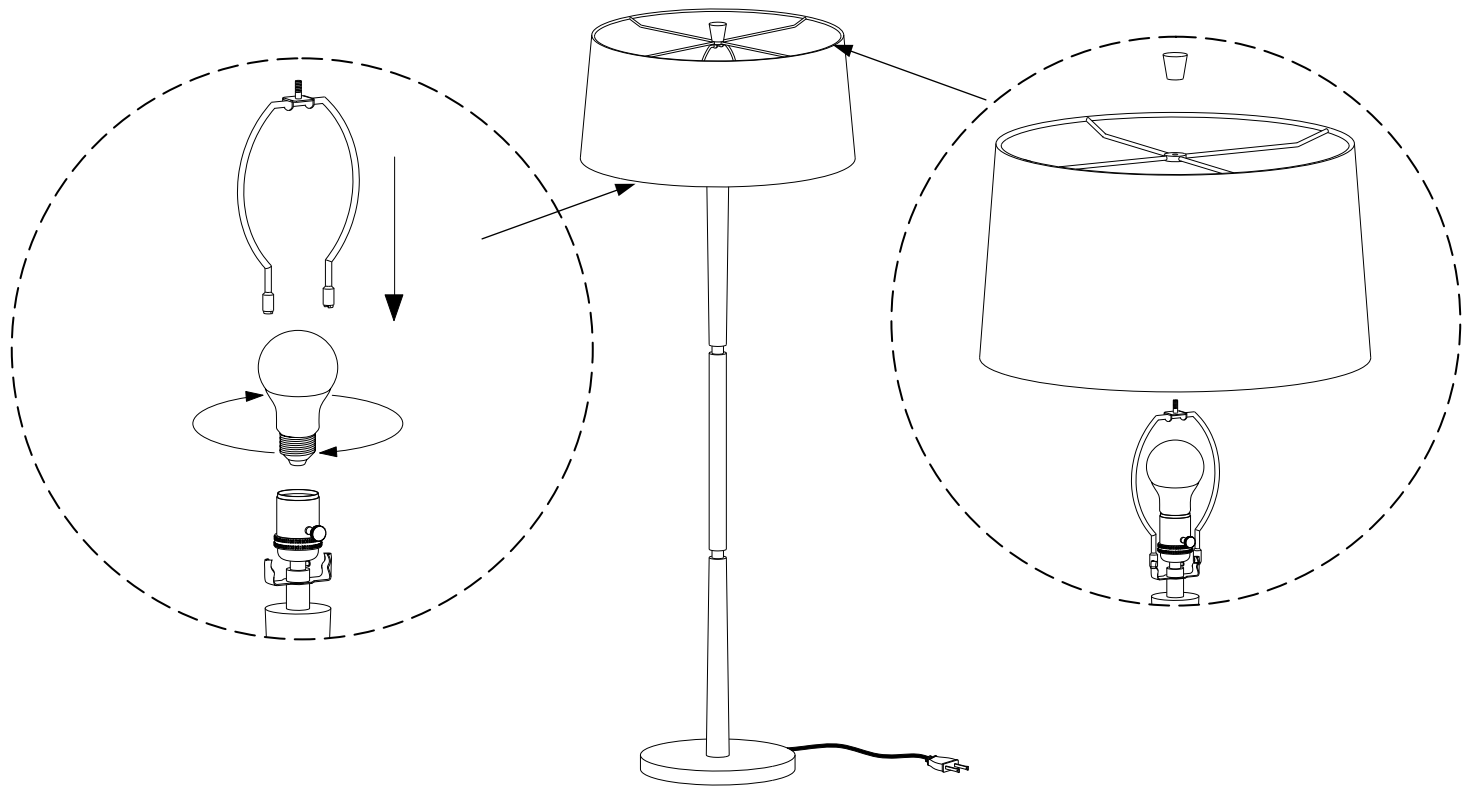

ASSEMBLY INSTRUCTIONS

Floor Lamp

Thank for your purchasing this quality product. Be sure to check all packing material carefully for small parts which may have come loose inside the carton during transit. Identify and count all parts and compare with the parts list below.

HARDWARE LIST			
A		LAMP BASE	01
B		BULB (Not Included)	01
C		HARP	01
D		SHADE	01
E		FINIAL	01

ASSEMBLY INSTRUCTIONS

Floor Lamp

1791 mm

559 mm

ASSEMBLY INSTRUCTIONS

Floor Lamp

IMPORTANT SAFETY INSTRUCTIONS:

1. This fixture has been rated for 60 - Watt maximum Type A standard bulb.
2. To avoid the risk of fire, do not exceed the recommended wattage.
3. The manufacturer and distributor accept no liability for incorrect installation.
4. For indoor use only.