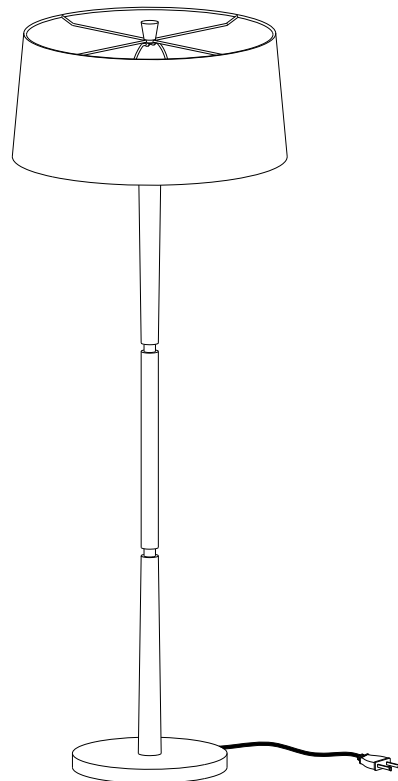

ASSEMBLY INSTRUCTIONS

Floor Lamp

Thank for your purchasing this quality product. Be sure to check all packing material carefully for small parts which may have come loose inside the carton during transit. Identify and count all parts and compare with the parts list below.

HARDWARE LIST			
A		LAMP BASE	01
B		BULB (Not Included)	01
C		HARP	01
D		SHADE	01
E		FINIAL	01

ASSEMBLY INSTRUCTIONS

Floor Lamp

1791 mm

559 mm

ASSEMBLY INSTRUCTIONS

Floor Lamp

IMPORTANT SAFETY INSTRUCTIONS: