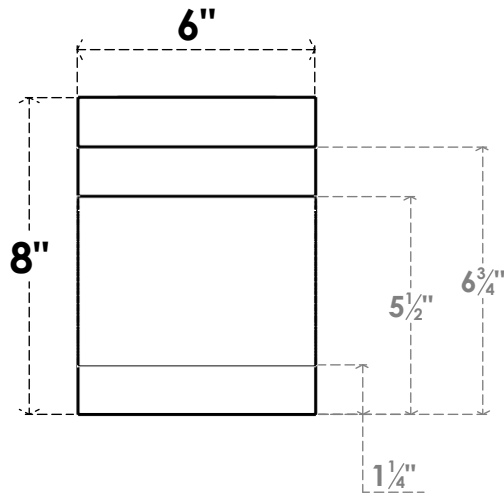

ITEM NUMBER: RFTURO060X08000X16000X008MED00RCPR

6"W X 8"H X 16"L TIMBERTHANE ROUGH CEDAR MEDITERRANEAN FAUX WOOD OPEN RAFTER TAIL, 8"L END, PRIMED TAN

SIDE PROFILE

ISOMETRIC

FRONT PROFILE

GENERATED DATE : 03/02/2023