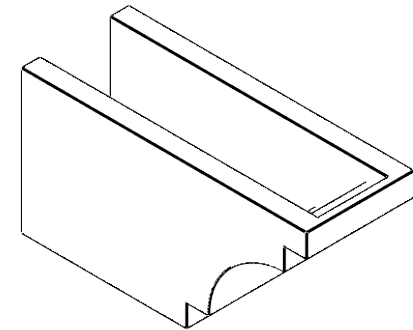

ITEM NUMBER: RFTURO060X08000X16000X008MED00RCPR

6"W X 8"H X 16"L TIMBERTHANE ROUGH CEDAR MEDITERRANEAN FAUX WOOD OPEN RAFTER TAIL, 8"L END, PRIMED TAN

SIDE PROFILE

ISOMETRIC

FRONT PROFILE

GENERATED DATE : 03/02/2023

EKENA MILLWORK
2300 WEST MAIN ST.
CLARKSVILLE, TX 75426
TOLL FREE: 866-607-0453
WWW.EKENAMILLWORK.COM

NOTES

1. INSTALLATION TO BE COMPLETED IN ACCORDANCE WITH MANUFACTURER'S SPECIFICATIONS.
2. DRAWING MAY NOT BE TO SCALE
3. THIS DRAWING IS INTENDED FOR DESIGN AND PLANNING PURPOSES ONLY.
4. ALL INFORMATION CONTAINED HEREIN WAS CURRENT AT THE TIME OF DEVELOPMENT BUT MUST BE REVIEWED AND APPROVED BY THE PRODUCT MANUFACTURER TO BE CONSIDERED ACCURATE.
5. TIMBERTHANE ARCHITECTURAL PRODUCTS ARE MADE FROM HIGH DENSITY URETHANE AND COME FACTORY PRIMED