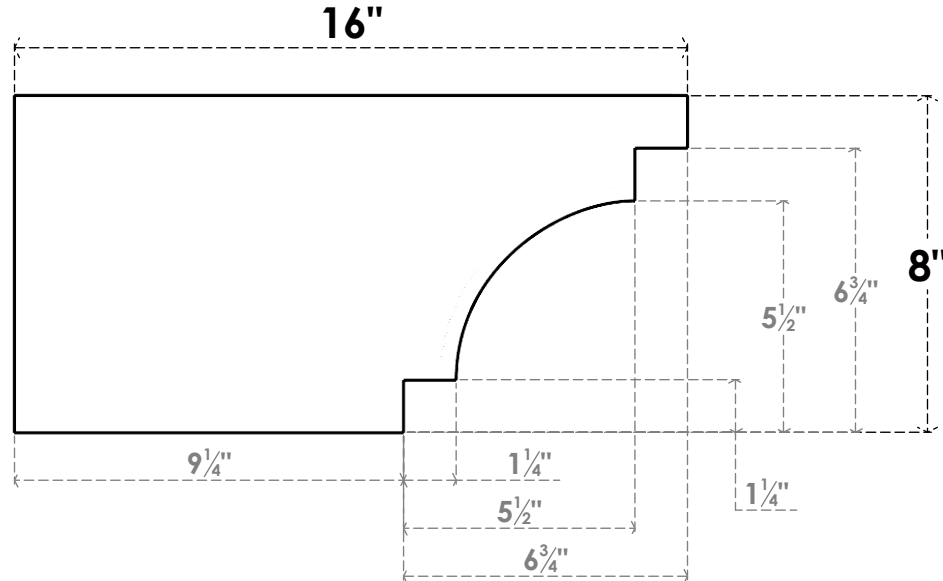

ITEM NUMBER: RFTURO060X08000X16000X008MED00RCPR

6"W X 8"H X 16"L TIMBERTHANE ROUGH CEDAR MEDITERRANEAN FAUX WOOD OPEN RAFTER TAIL, 8"L END, PRIMED TAN

SIDE PROFILE

ISOMETRIC

FRONT PROFILE

GENERATED DATE : 03/02/2023