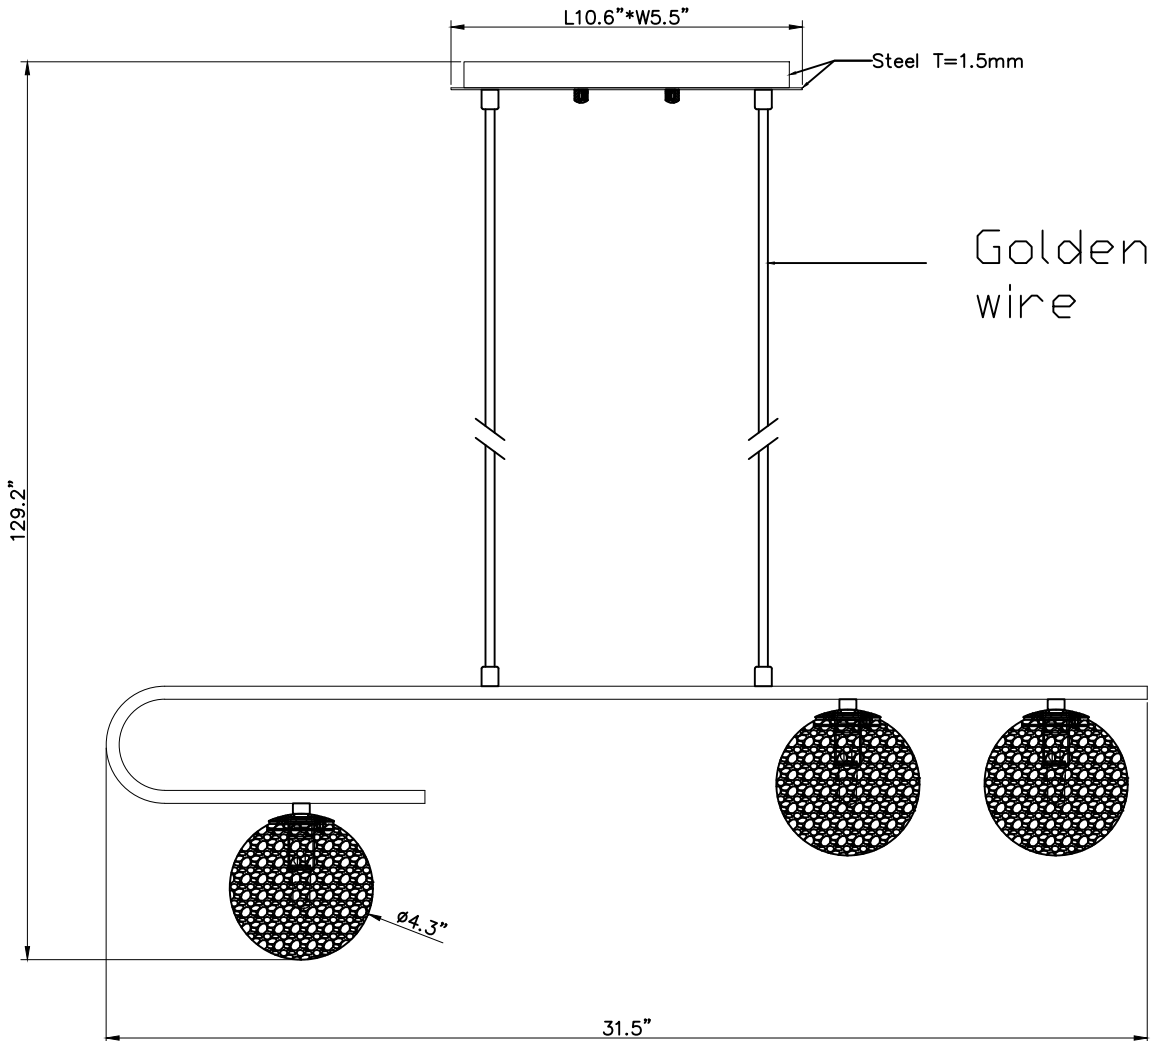

**INNOVATIONS LIGHTING**

CREATIVITY MEETS EVLUTIONARY DESIGN®

**DESIGN COPYRIGHT-05/09/2022**

ALL RIGHTS RESERVED AND MAY  
NOT BE DUPLICATED WITHOUT OUR  
WRITTEN PERMISSION

Guangdong Ruilang Co, LTD  
Item No: MIRANO 9960272