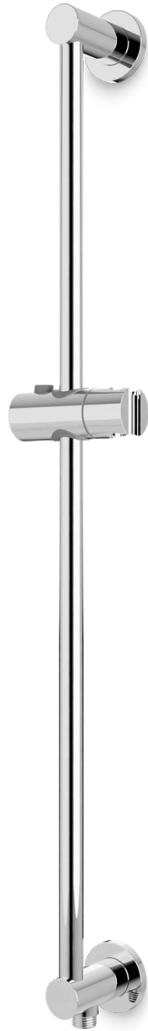

# F907-89

Round Slide Bar with Integrated Water  
Outlet

artos®

### FEATURES

Solid Brass  
Can Be Cut to Size  
Push-Button Adjustment System

### CONNECTION TYPE

1/2" Female NPT