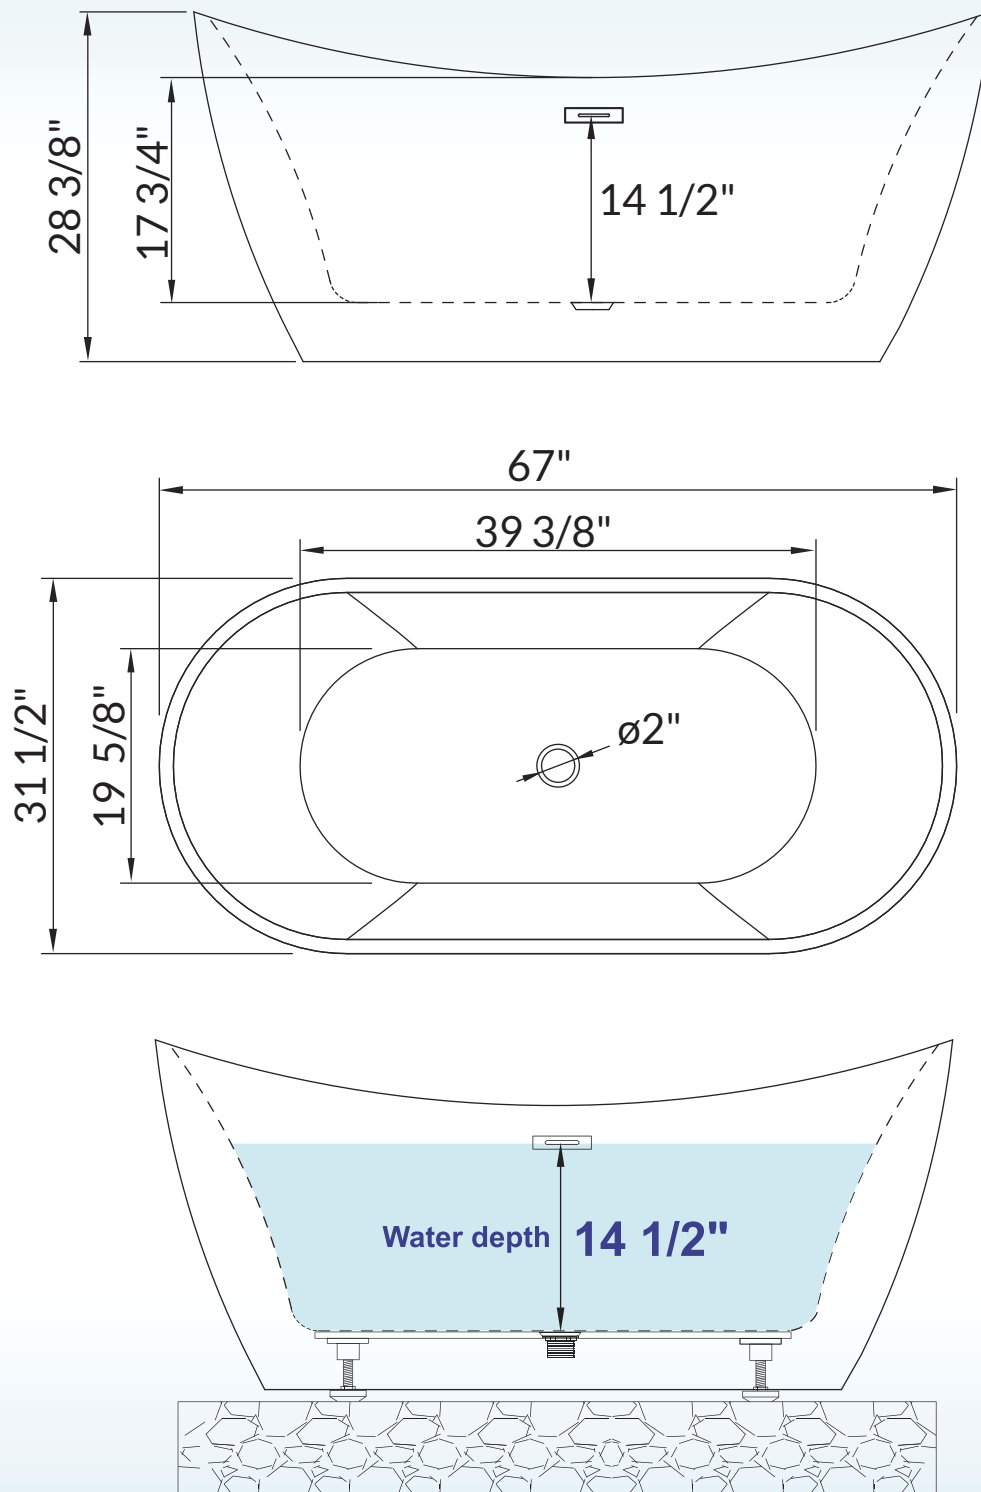

WOODBIDGE®

IMPORTANT INFORMATION

- Measurements are $\pm 1/2"$ and subject to change without notice
- Specifications & Configurations are subject to change without notice
- Please measure tub on-site before installation

- Measurements herein supersede all others published prior to publication date shown below
- Before ordering or installing, please consider future access to equipment