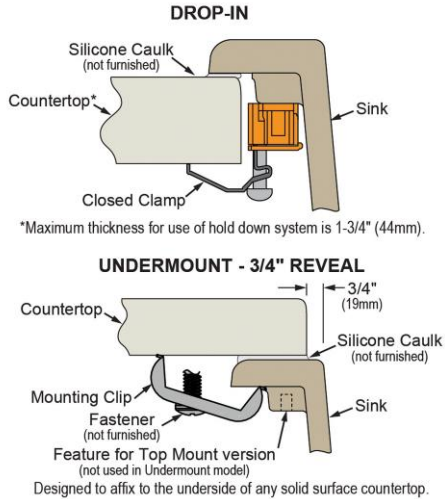

Installation Profile:

Optional Accessories		
LKOBG1616SS	Elkay Stainless Steel 11-1/2" x 11-1/2" x 1" Bottom Grid Spec Sheet (PDF)	
LK99	Elkay Deluxe 3-1/2" Drain Type 304 Stainless Steel Body Strainer Basket Rubber Seal and Tailpiece Spec Sheet (PDF)	
LKQD35	Elkay Polymer 3-1/2" Disposer Flange with Removable Basket Strainer and Rubber Stopper Spec Sheet (PDF)	
LKQS35	Elkay Polymer 3-1/2" Drain Fitting with Removable Basket Strainer and Rubber Stopper Spec Sheet (PDF)	
LKHA4032AS	Elkay Harmony Single Hole Bar Faucet with Pull-down Spray and Forward Only Lever Handle Antique Steel Spec Sheet (PDF)	
LKHA4032CR	Elkay Harmony Single Hole Bar Faucet with Pull-down Spray and Forward Only Lever Handle Chrome Spec Sheet (PDF)	
LKHA4032LS	Elkay Harmony Single Hole Bar Faucet with Pull-down Spray and Forward Only Lever Handle Lustrous Steel Spec Sheet (PDF)	

In keeping with our policy of continuing product improvement, Elkay reserves the right to change product specifications without notice. Please visit elkay.com for the most current version of Elkay product specification sheets. This specification describes an Elkay product with design, quality, and functional benefits to the user. When making a comparison of other producers' offerings, be certain these features are not overlooked.