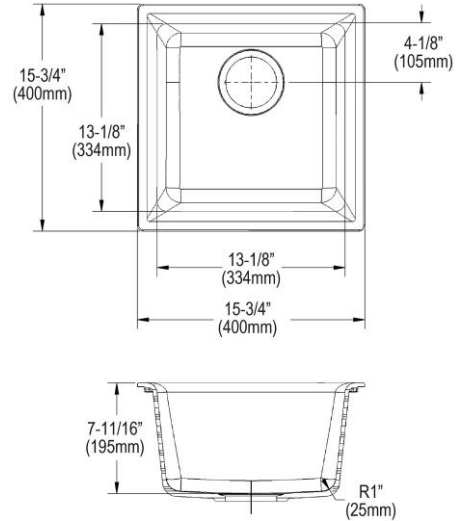

AMERICAN PRIDE. A LIFETIME TRADITION.
Like your family, the Elkay family has values and traditions that endure. For almost a century, Elkay has been a family-owned and operated company, providing thousands of jobs that support our families and communities.

Product Compliance: CSA B45.5/IAPMO Z124

Sinks are listed by IAPMO® as meeting the applicable requirements of the Uniform Plumbing Code®, International Plumbing Code®, and National Plumbing Code of Canada.

[Clean and Care Manual (PDF)](#)
[Installation Instructions (PDF) - 1000005238](#)
[Warranty (PDF)](#)