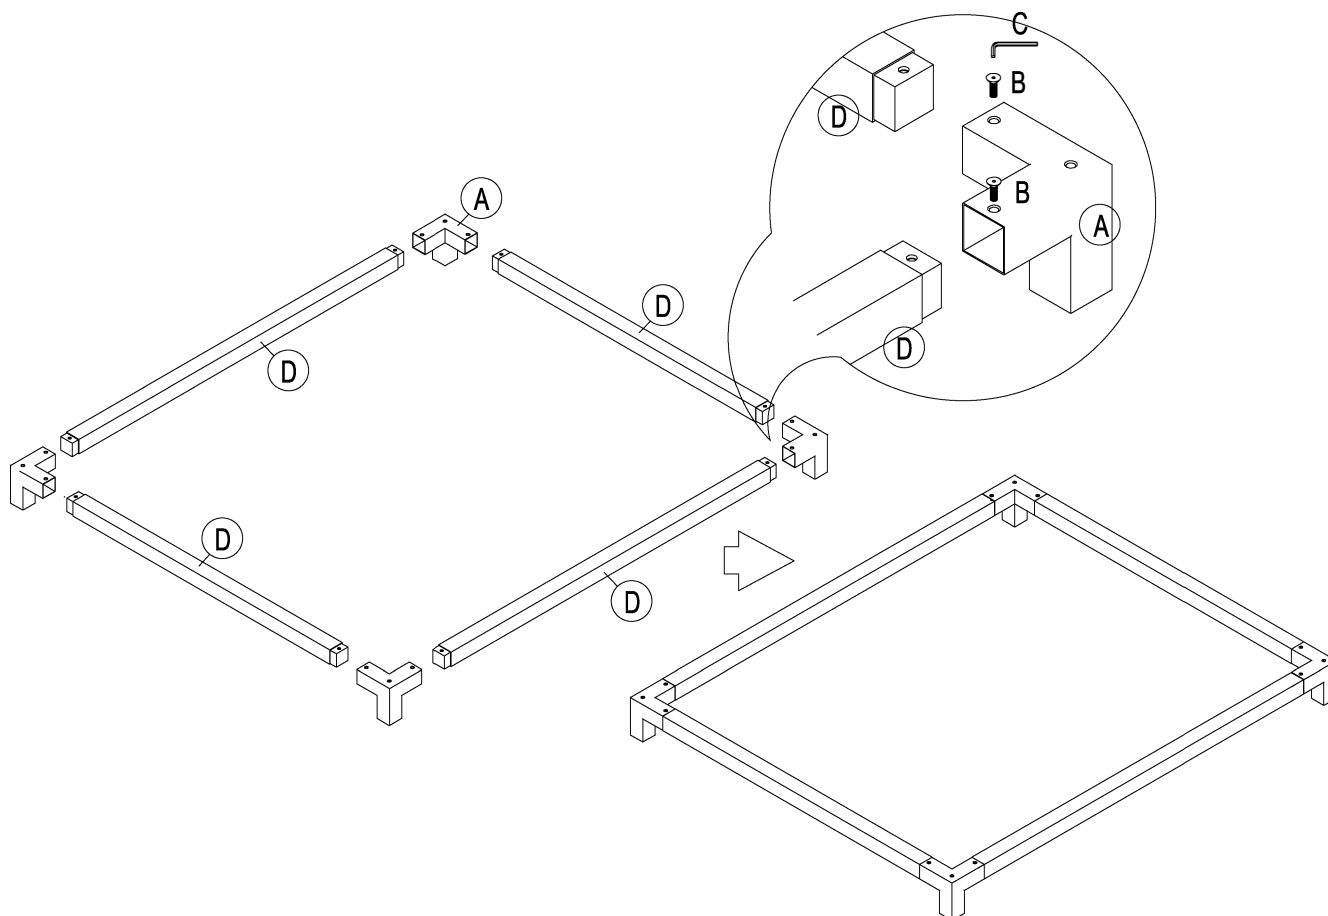

Thanks for purchasing Bernhardt Furniture. Please review all steps before starting the assembly process. some parts are large and heavy. **ASSEMBLY REQUIRES FOUR PEOPLE** to prevent possible injury and/or damage to the piece.

HARDWARE LIST

- A (4) Metal Corner Canopy (included in MTL unit)
- B (8) M8 x 25mm bolt (included in MTL unit)
- C (1) M5 Allen wrench (included in MTL unit)

PART	QTY	HARDWARE
A	4	
B	8	
C	1	

PART LIST

- D (4) Canopy Rails