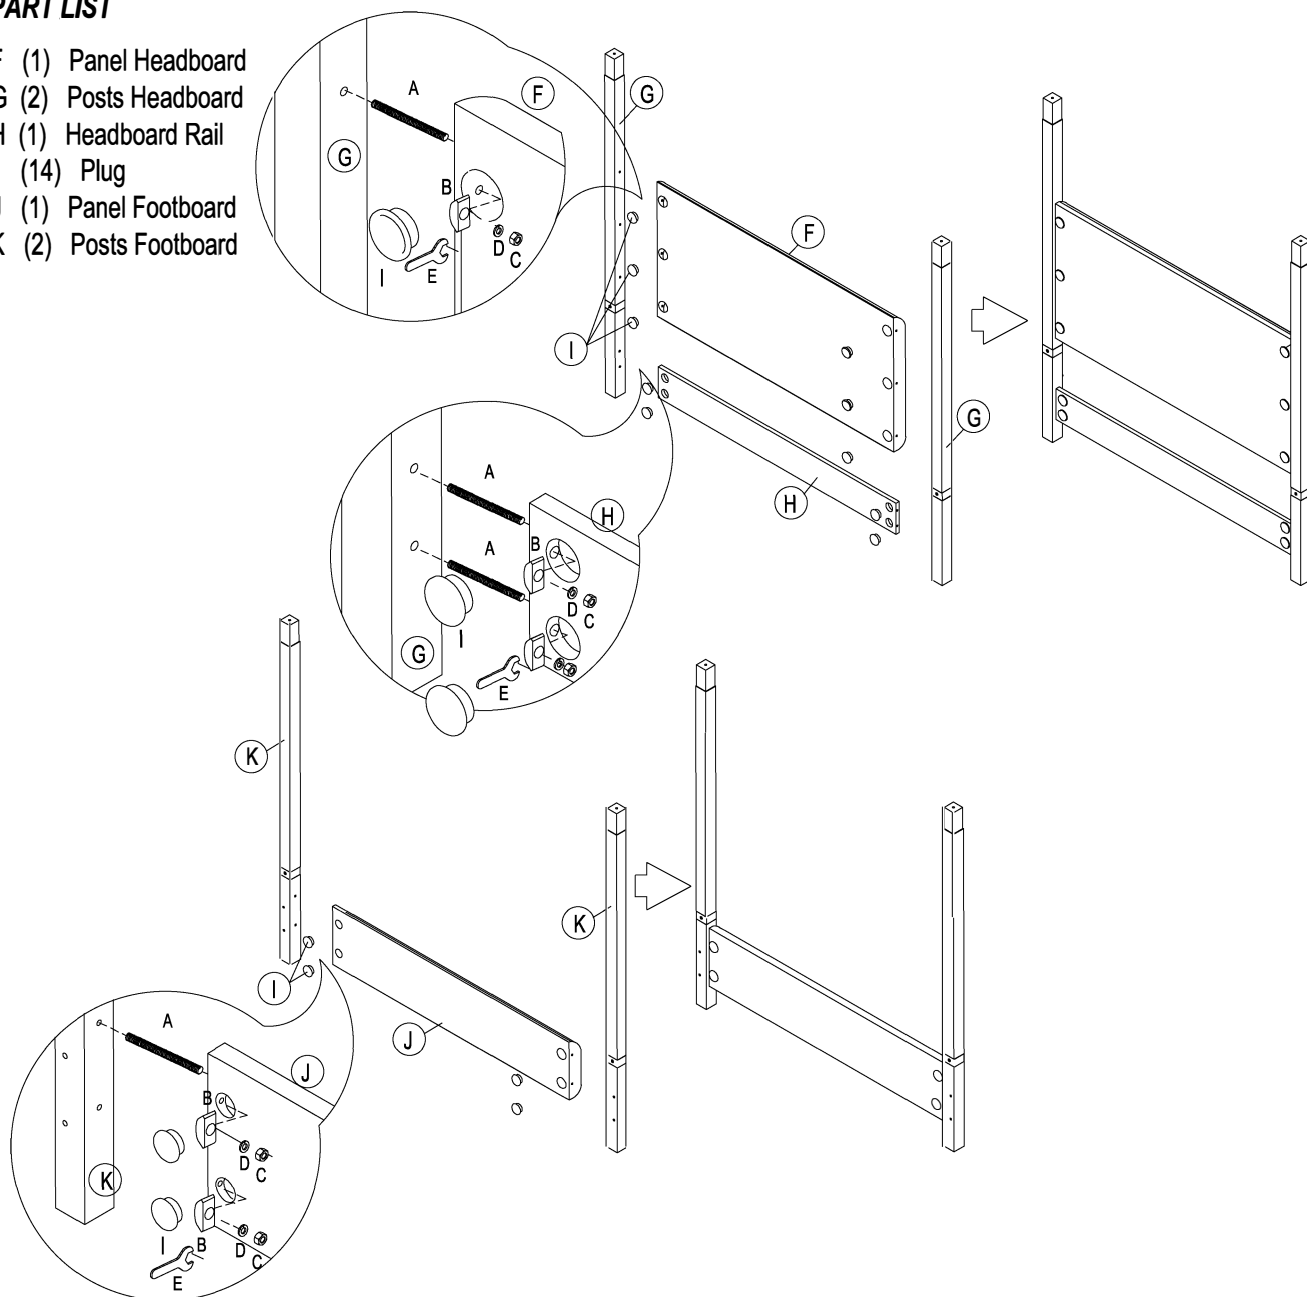

## ASSEMBLY INSTRUCTIONS

369-HF59-HF8U 6/0 Panel Headboard / Panel Footboard  
369-P59 6/6 Post & Canopy Rails

Thanks for purchasing Bernhardt Furniture. Please review all steps before starting the assembly process. some parts are large and heavy. ASSEMBLY REQUIRES FOUR PEOPLE to prevent possible injury and/or damage to the piece.

### HARDWARE LIST

- A (14) M8 X 3 1/32" Threaded Bolts
- B (14) Half Moon Washer
- C (14) Nut M8
- D (14) M8 Spring Washers
- E (1) M8 Open End Wrench

PART	QTY	HARDWARE	PART	QTY	HARDWARE
A	14		D	14	
B	14		E	1	
C	14		I	14	

### PART LIST

- F (1) Panel Headboard
- G (2) Posts Headboard
- H (1) Headboard Rail
- I (14) Plug
- J (1) Panel Footboard
- K (2) Posts Footboard

Thanks for purchasing Bernhardt Furniture. Please review all steps before starting the assembly process. some parts are large and heavy. **ASSEMBLY REQUIRES FOUR PEOPLE** to prevent possible injury and/or damage to the piece.