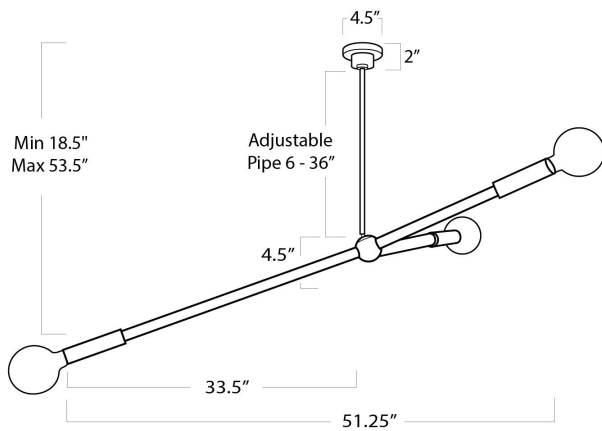

REGINA ANDREW

DETROIT

SPECIFICATION SHEET

Talon Chandelier
16-1337ORB

HEIGHT	18.5
WIDTH	51.25
DEPTH	33.5
SHADE DIMS	N/A
SHADE COLOR	N/A
BULB QTY	3
BULB TYPE	G Type Medium Base (E26)
SOCKET	E26 Keyless
WATTAGE	40 Watt Max
WIRING TYPE	Hard Wire
MATERIAL	Steel
FINISH	Oil Rubbed Bronze
NOTES	N/A
FREIGHT ONLY	No