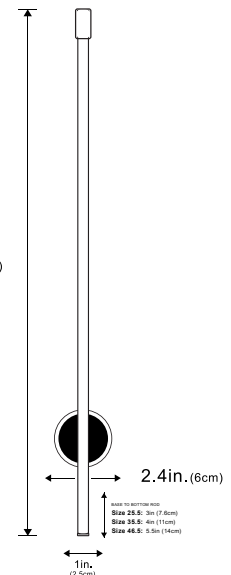

## Léger Modern Sconce Wall Lighting

The Léger Modern Sconce Wall Lighting is a stylish and elegant lighting fixture that enhances the ambiance of your living space. Crafted with high-quality materials, it offers durability and visual appeal, emitting a soft glow that creates a warm atmosphere. It complements your interior decor and adds subtle elegance.

- Dimensions**      3 Sizes available  
                          - 25.5"  
                          - 35.5"  
                          - 46.5"  
                          Base Width: 2.4"  
                          Bar Width: 1"
  
- Materials & Finish**      Material: Aluminium  
                          Body Color: Black, Gold, White
  
- Illumination**      Voltage: 110-240V Suitable for all countries  
                          Type: LED  
                          Wattage: See table
  
- Control**      2700-6500K dimmable version includes a remote control, The option Cold White + RGB version is compatible and can be controlled with an app and Alexa.
  
- Certification**      
  
- Location Listed**      Dry
  
- Power Source**      Hardwired or Plugin
  
- Lead Time**      4-7 days

**Multiple Sizes Available:**  
 25.5in. (64.77cm)  
 35.5in (90.17cm)  
 46.5in. (118.11cm)

Dimensions	Emitting Color	Lumen	Watts	Dimmable?
25.5"	Warm, Warm or Cold White	119	5W	Yes
35.5"	Warm, Warm or Cold White	326	7W	Yes
46.5"	Warm, Warm or Cold White	438	8W	Yes