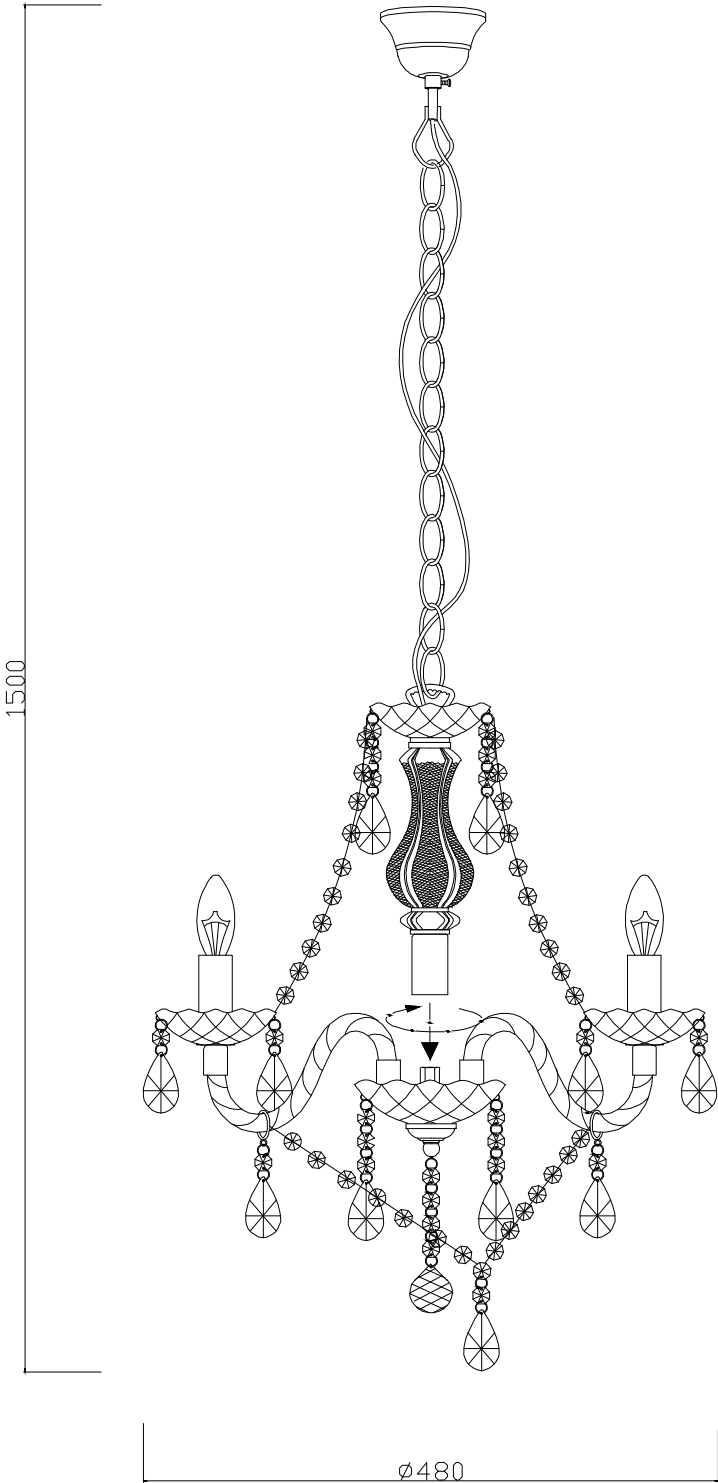

CERTIFICATION