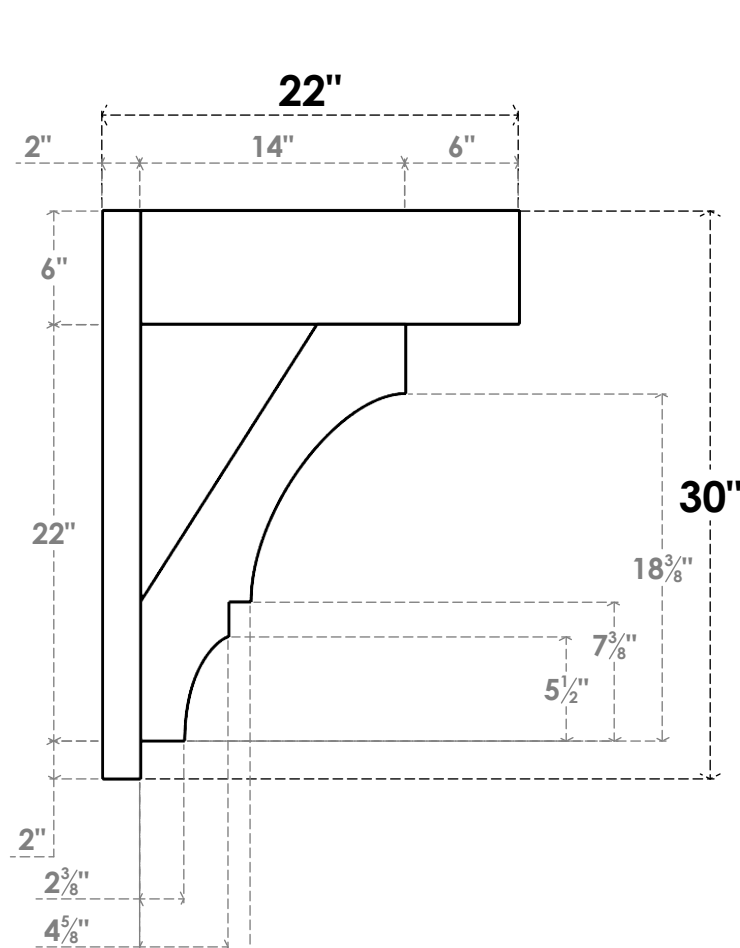

# ITEM NUMBER: OUTUROC060X080X22000X30000X060X020X060BOA44RCPR

6"W TOP X 8"W BACK X 22"D X 30"H X 6"T TOP X 2"T BACK TIMBERTHANE ROUGH CEDAR BALBOA FAUX WOOD OPEN OUTLOOKER, BLOCK TOP AND BACK, 6"W CLOSED BRACE, PRIMED TAN

**SIDE PROFILE**

**FRONT PROFILE**

**ISOMETRIC**

GENERATED DATE : 07/05/2023

EKENA MILLWORK  
2300 WEST MAIN ST.  
CLARKSVILLE, TX 75426  
TOLL FREE: 866-607-0453  
WWW.EKENAMILLWORK.COM

**NOTES**

1. INSTALLATION TO BE COMPLETED IN ACCORDANCE WITH MANUFACTURER'S SPECIFICATIONS.
2. DRAWING MAY NOT BE TO SCALE
3. THIS DRAWING IS INTENDED FOR DESIGN AND PLANNING PURPOSES ONLY.
4. ALL INFORMATION CONTAINED HEREIN WAS CURRENT AT THE TIME OF DEVELOPMENT BUT MUST BE REVIEWED AND APPROVED BY THE PRODUCT MANUFACTURER TO BE CONSIDERED ACCURATE.
5. TIMBERTHANE ARCHITECTURAL PRODUCTS ARE MADE FROM HIGH DENSITY URETHANE AND COME FACTORY PRIMED