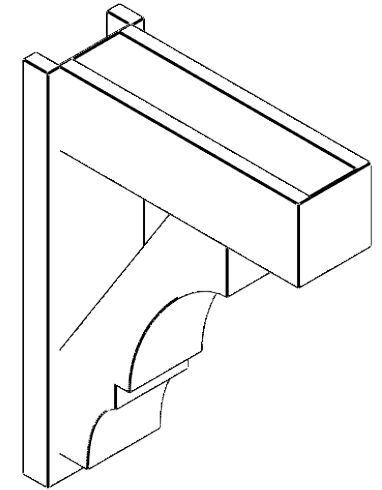

# ITEM NUMBER: OUTUROC060X080X22000X30000X060X020X060BOA44RCPR

6"W TOP X 8"W BACK X 22"D X 30"H X 6"T TOP X 2"T BACK TIMBERTHANE ROUGH CEDAR BALBOA FAUX WOOD OPEN OUTLOOKER, BLOCK TOP AND BACK, 6"W CLOSED BRACE, PRIMED TAN

**SIDE PROFILE**

**FRONT PROFILE**

**ISOMETRIC**

GENERATED DATE : 07/05/2023

EKENA MILLWORK  
2300 WEST MAIN ST.  
CLARKSVILLE, TX 75426  
TOLL FREE: 866-607-0453  
WWW.EKENAMILLWORK.COM

**NOTES**

1. INSTALLATION TO BE COMPLETED IN ACCORDANCE WITH MANUFACTURER'S SPECIFICATIONS.
2. DRAWING MAY NOT BE TO SCALE
3. THIS DRAWING IS INTENDED FOR DESIGN AND PLANNING PURPOSES ONLY.
4. ALL INFORMATION CONTAINED HEREIN WAS CURRENT AT THE TIME OF DEVELOPMENT BUT MUST BE REVIEWED AND APPROVED BY THE PRODUCT MANUFACTURER TO BE CONSIDERED ACCURATE.
5. TIMBERTHANE ARCHITECTURAL PRODUCTS ARE MADE FROM HIGH DENSITY URETHANE AND COME FACTORY PRIMED