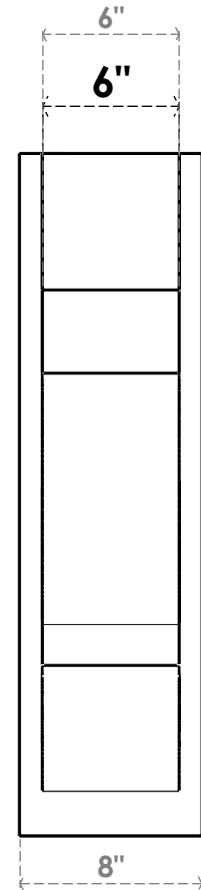

# ITEM NUMBER: OUTUROC060X080X22000X30000X060X020X060BOA44RCPR

6"W TOP X 8"W BACK X 22"D X 30"H X 6"T TOP X 2"T BACK TIMBERTHANE ROUGH CEDAR BALBOA FAUX WOOD OPEN OUTLOOKER, BLOCK TOP AND BACK, 6"W CLOSED BRACE, PRIMED TAN

**SIDE PROFILE**

**FRONT PROFILE**

**ISOMETRIC**

GENERATED DATE : 07/05/2023

EKENA MILLWORK  
2300 WEST MAIN ST.  
CLARKSVILLE, TX 75426  
TOLL FREE: 866-607-0453  
WWW.EKENAMILLWORK.COM

**NOTES**

1. INSTALLATION TO BE COMPLETED IN ACCORDANCE WITH MANUFACTURER'S SPECIFICATIONS.
2. DRAWING MAY NOT BE TO SCALE
3. THIS DRAWING IS INTENDED FOR DESIGN AND PLANNING PURPOSES ONLY.
4. ALL INFORMATION CONTAINED HEREIN WAS CURRENT AT THE TIME OF DEVELOPMENT BUT MUST BE REVIEWED AND APPROVED BY THE PRODUCT MANUFACTURER TO BE CONSIDERED ACCURATE.
5. TIMBERTHANE ARCHITECTURAL PRODUCTS ARE MADE FROM HIGH DENSITY URETHANE AND COME FACTORY PRIMED