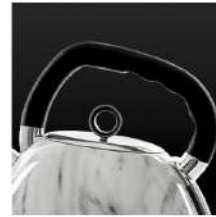

Safe & Convenient