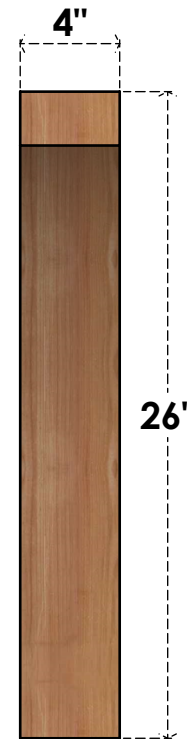

BRC04X18X26THR00RWR

4"W X 18"D X 26"H THORTON ROUGH SAWN BRACE, WESTERN RED CEDAR

SIDE

FRONT

EKENA MILLWORK
 2300 WEST MAIN ST.
 CLARKSVILLE, TX 75426
 TOLL FREE: 866-607-0453
 WWW.EKENAMILLWORK.COM

NOTES

1. INSTALLATION TO BE COMPLETED IN ACCORDANCE WITH MANUFACTURER'S SPECIFICATIONS.
2. DRAWING MAY NOT BE TO SCALE
3. THIS DRAWING IS INTENDED FOR DESIGN AND PLANNING PURPOSES ONLY.
4. ALL INFORMATION CONTAINED HEREIN WAS CURRENT AT THE TIME OF DEVELOPMENT BUT MUST BE REVIEWED AND APPROVED BY THE PRODUCT MANUFACTURER TO BE CONSIDERED ACCURATE.
5. PRODUCTS ARE NOT KILN DRIED. THIS ITEM IS UNIQUE AND WILL CONTAIN THE NATURAL VARIATIONS THAT THE WOOD SPECIES OFFERS. THIS MAY RESULT IN VARIATIONS UP TO 1/4"