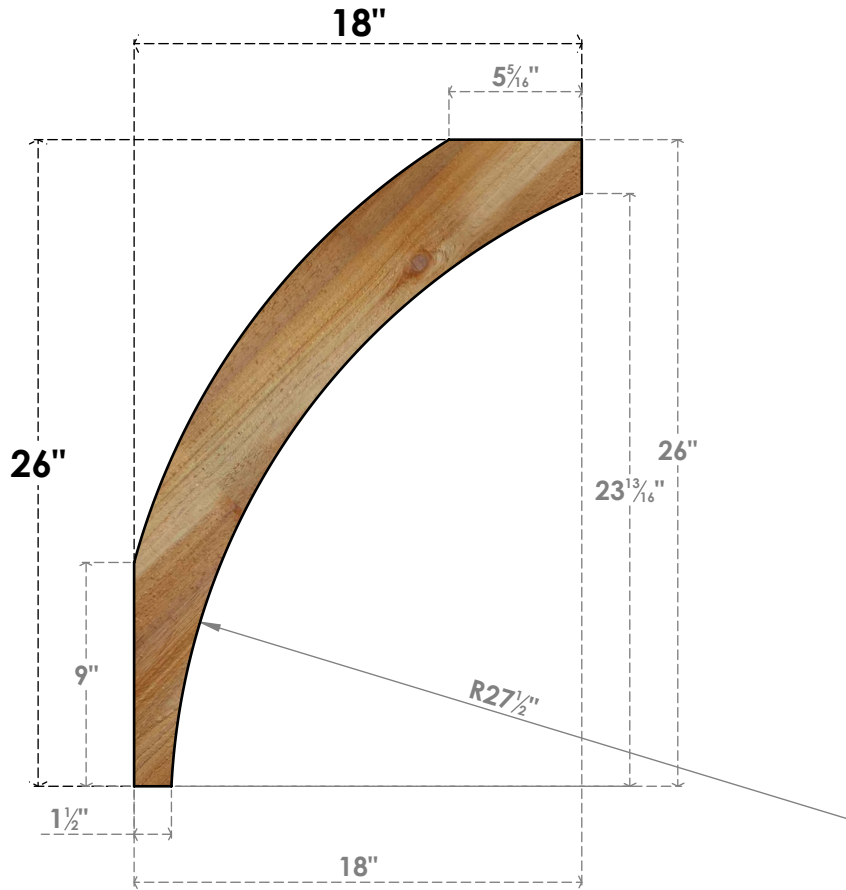

BRC04X18X26THR00RWR

4"W X 18"D X 26"H THORTON ROUGH SAWN BRACE, WESTERN RED CEDAR

SIDE

FRONT

EKENA MILLWORK
 2300 WEST MAIN ST.
 CLARKSVILLE, TX 75426
 TOLL FREE: 866-607-0453
 WWW.EKENAMILLWORK.COM

NOTES

1. INSTALLATION TO BE COMPLETED IN ACCORDANCE WITH MANUFACTURER'S SPECIFICATIONS.
2. DRAWING MAY NOT BE TO SCALE
3. THIS DRAWING IS INTENDED FOR DESIGN AND PLANNING PURPOSES ONLY.
4. ALL INFORMATION CONTAINED HEREIN WAS CURRENT AT THE TIME OF DEVELOPMENT BUT MUST BE REVIEWED AND APPROVED BY THE PRODUCT MANUFACTURER TO BE CONSIDERED ACCURATE.
5. PRODUCTS ARE NOT KILN DRIED. THIS ITEM IS UNIQUE AND WILL CONTAIN THE NATURAL VARIATIONS THAT THE WOOD SPECIES OFFERS. THIS MAY RESULT IN VARIATIONS UP TO 1/4"