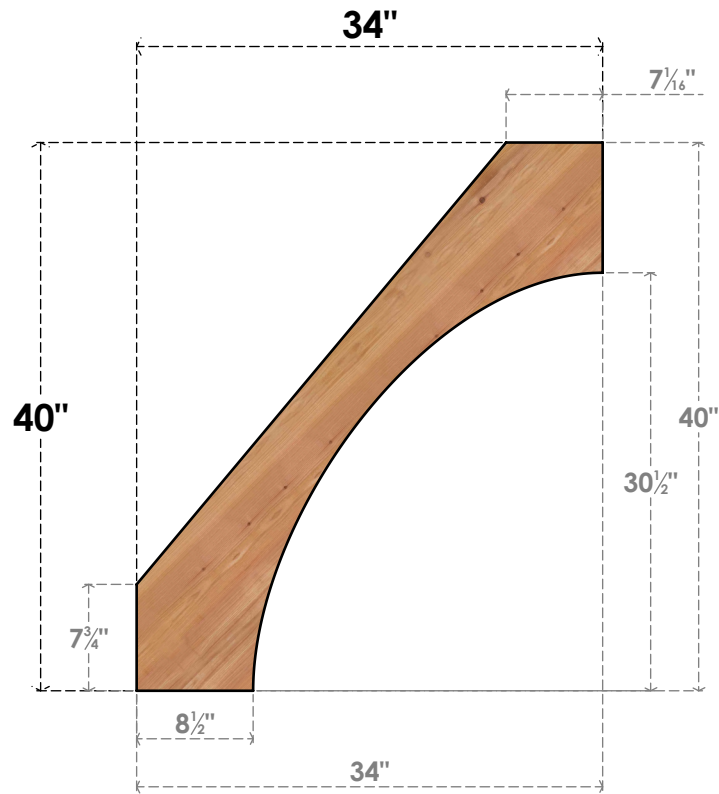

BRC04X34X40WTLOOSWR

3 1/2"W X 34"D X 40"H WESTLAKE SMOOTH BRACE, WESTERN RED CEDAR

SIDE

FRONT

EKENA MILLWORK
 2300 WEST MAIN ST.
 CLARKSVILLE, TX 75426
 TOLL FREE: 866-607-0453
 WWW.EKENAMILLWORK.COM

NOTES