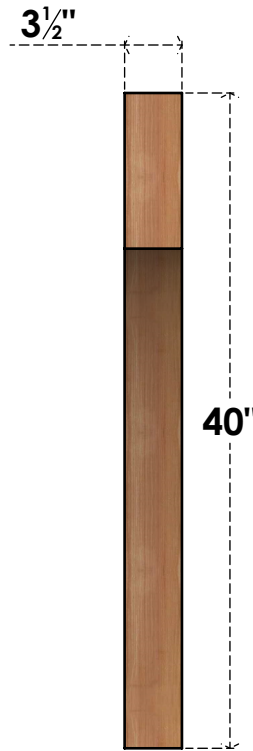

BRC04X34X40WTLOOSWR

3 1/2"W X 34"D X 40"H WESTLAKE SMOOTH BRACE, WESTERN RED CEDAR

SIDE

FRONT

EKENA MILLWORK
 2300 WEST MAIN ST.
 CLARKSVILLE, TX 75426
 TOLL FREE: 866-607-0453
 WWW.EKENAMILLWORK.COM

NOTES

1. INSTALLATION TO BE COMPLETED IN ACCORDANCE WITH MANUFACTURER'S SPECIFICATIONS.
2. DRAWING MAY NOT BE TO SCALE
3. THIS DRAWING IS INTENDED FOR DESIGN AND PLANNING PURPOSES ONLY.
4. ALL INFORMATION CONTAINED HEREIN WAS CURRENT AT THE TIME OF DEVELOPMENT BUT MUST BE REVIEWED AND APPROVED BY THE PRODUCT MANUFACTURER TO BE CONSIDERED ACCURATE.
5. PRODUCTS ARE NOT KILN DRIED. THIS ITEM IS UNIQUE AND WILL CONTAIN THE NATURAL VARIATIONS THAT THE WOOD SPECIES OFFERS. THIS MAY RESULT IN VARIATIONS UP TO 1/4"