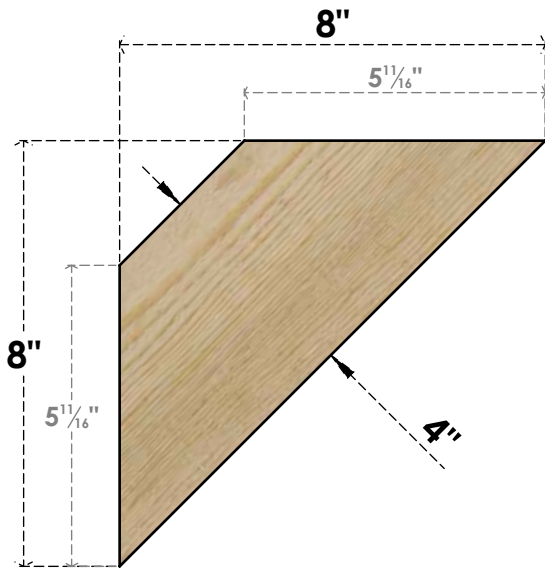

BRC04X08X08TRA00RDF

4"W X 8"D X 8"H TRADITIONAL ROUGH SAWN BRACE, DOUGLAS FIR

SIDE

FRONT

EKENA MILLWORK
2300 WEST MAIN ST.
CLARKSVILLE, TX 75426
TOLL FREE: 866-607-0453
WWW.EKENAMILLWORK.COM

NOTES

1. INSTALLATION TO BE COMPLETED IN ACCORDANCE WITH MANUFACTURER'S SPECIFICATIONS.
2. DRAWING MAY NOT BE TO SCALE
3. THIS DRAWING IS INTENDED FOR DESIGN AND PLANNING PURPOSES ONLY.
4. ALL INFORMATION CONTAINED HEREIN WAS CURRENT AT THE TIME OF DEVELOPMENT BUT MUST BE REVIEWED AND APPROVED BY THE PRODUCT MANUFACTURER TO BE CONSIDERED ACCURATE.
5. PRODUCTS ARE NOT KILN DRIED. THIS ITEM IS UNIQUE AND WILL CONTAIN THE NATURAL VARIATIONS THAT THE WOOD SPECIES OFFERS. THIS MAY RESULT IN VARIATIONS UP TO 1/4"