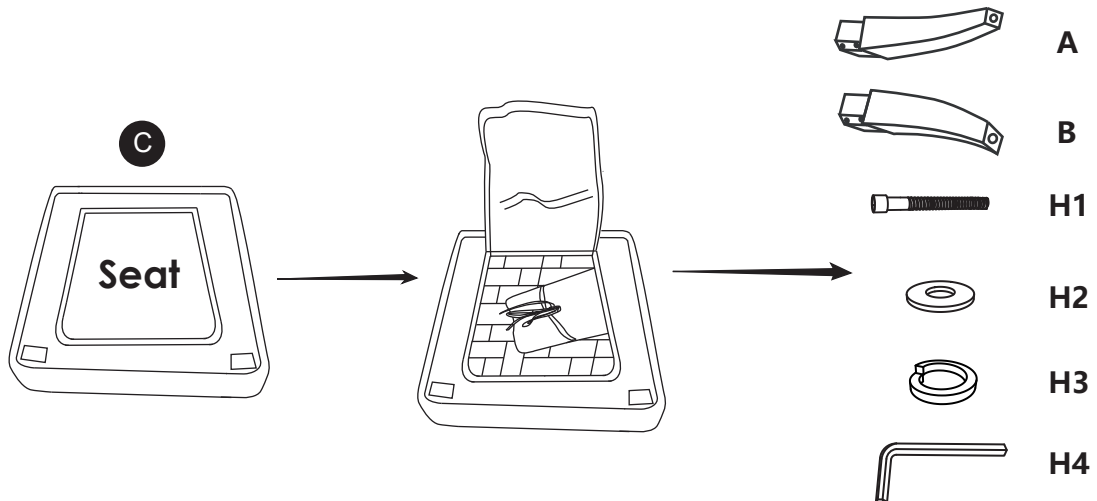

DC71266 Assembly Manual Dining Chair

▲ CAUTION

THIS ASSEMBLY MANUAL CONTAINS IMPORTANT SAFETY INFORMATION.

PLEASE READ AND KEEP FOR FUTURE REFERENCE.

<p>A x 2</p>  <p>Front Legs</p>	<p>B x 2</p>  <p>Rear Legs</p>	<p>C x 1</p> 
<p>H1 x 8</p>  <p>M8 x 60 mm</p>	<p>H2 x 8</p> 	<p>H3 x 8</p> 
<p>H4 x 1</p> 		

Please read through the instructions below to familiarize yourself with the parts and steps before assembly.

ASSEMBLY INSTRUCTIONS

- 1 Unzip the bottom of the seat to take out the legs and hardware.

- 2 Attach front legs (A) and rear legs (B) to seat (C), using long bolts (H1), lock washers (H3), flat washers (H2), and allen wrench (H4).
Note: Do not fully tighten yet.