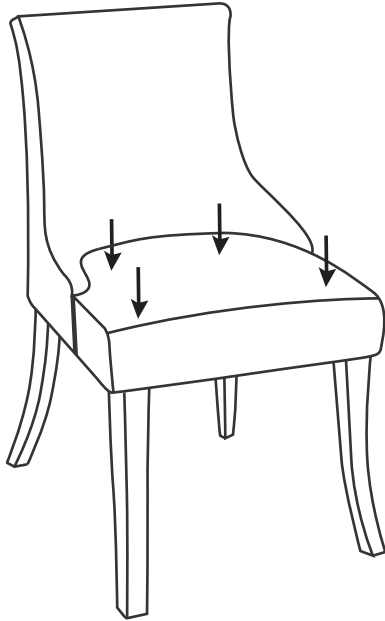

DC71266 Assembly Manual Dining Chair

▲ CAUTION

THIS ASSEMBLY MANUAL CONTAINS IMPORTANT SAFETY INFORMATION.

PLEASE READ AND KEEP FOR FUTURE REFERENCE.

<p>A x 2</p>  <p>Front Legs</p>	<p>B x 2</p>  <p>Rear Legs</p>	<p>C x 1</p> 
<p>H1 x 8</p>  <p>M8 x 60 mm</p>	<p>H2 x 8</p> 	<p>H3 x 8</p> 
<p>H4 x 1</p> 		

Please read through the instructions below to familiarize yourself with the parts and steps before assembly.

ASSEMBLY INSTRUCTIONS

- 1 Unzip the bottom of the seat to take out the legs and hardware.

- 2 Attach front legs (A) and rear legs (B) to seat (C), using long bolts (H1), lock washers (H3), flat washers (H2), and allen wrench (H4).
Note: Do not fully tighten yet.

- 3** Turn assembled chair upright and place on a flat surface. Press down firmly to make sure all four feet are level with the floor. Once level, tighten all bolts.

- 4** Assembly complete. Enjoy.

Note: Each leg has an adjustable foot leveler to help level your chair.