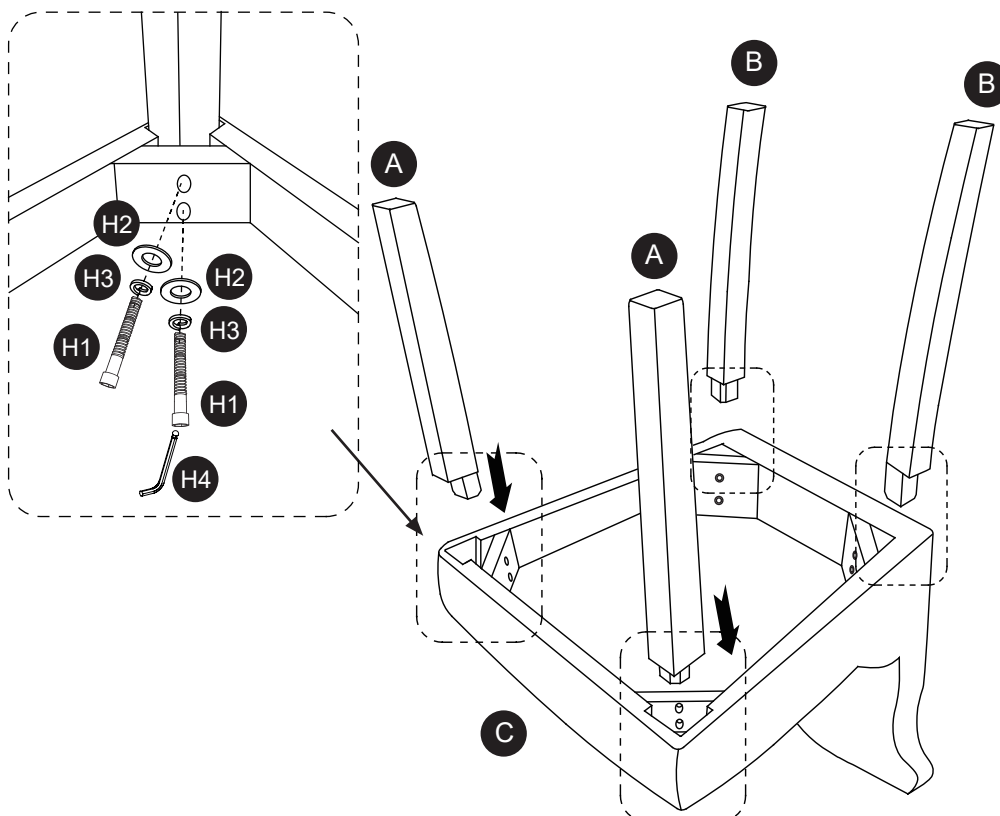

DC71266 Assembly Manual Dining Chair

▲ CAUTION

THIS ASSEMBLY MANUAL CONTAINS IMPORTANT SAFETY INFORMATION.

PLEASE READ AND KEEP FOR FUTURE REFERENCE.

<p>A x 2</p>  <p>Front Legs</p>	<p>B x 2</p>  <p>Rear Legs</p>	<p>C x 1</p> 
<p>H1 x 8</p>  <p>M8 x 60 mm</p>	<p>H2 x 8</p> 	<p>H3 x 8</p> 
<p>H4 x 1</p> 		

Please read through the instructions below to familiarize yourself with the parts and steps before assembly.

ASSEMBLY INSTRUCTIONS

- 1 Unzip the bottom of the seat to take out the legs and hardware.

- 2 Attach front legs (A) and rear legs (B) to seat (C), using long bolts (H1), lock washers (H3), flat washers (H2), and allen wrench (H4).
Note: Do not fully tighten yet.

- 3** Turn assembled chair upright and place on a flat surface. Press down firmly to make sure all four feet are level with the floor. Once level, tighten all bolts.

- 4** Assembly complete. Enjoy.

Note: Each leg has an adjustable foot leveler to help level your chair.