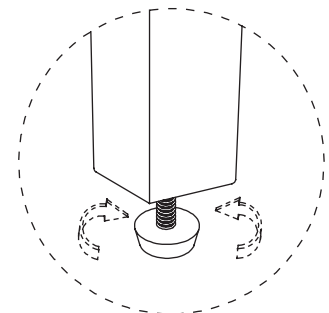

DC71266 Assembly Manual Dining Chair

▲ CAUTION

THIS ASSEMBLY MANUAL CONTAINS IMPORTANT SAFETY INFORMATION.

PLEASE READ AND KEEP FOR FUTURE REFERENCE.

<p>A x 2</p>  <p>Front Legs</p>	<p>B x 2</p>  <p>Rear Legs</p>	<p>C x 1</p> 
<p>H1 x 8</p>  <p>M8 x 60 mm</p>	<p>H2 x 8</p> 	<p>H3 x 8</p> 
<p>H4 x 1</p> 		

Please read through the instructions below to familiarize yourself with the parts and steps before assembly.

ASSEMBLY INSTRUCTIONS

- 1 Unzip the bottom of the seat to take out the legs and hardware.

- 2 Attach front legs (A) and rear legs (B) to seat (C), using long bolts (H1), lock washers (H3), flat washers (H2), and allen wrench (H4).
Note: Do not fully tighten yet.

- 3** Turn assembled chair upright and place on a flat surface. Press down firmly to make sure all four feet are level with the floor. Once level, tighten all bolts.

- 4** Assembly complete. Enjoy.

Note: Each leg has an adjustable foot leveler to help level your chair.