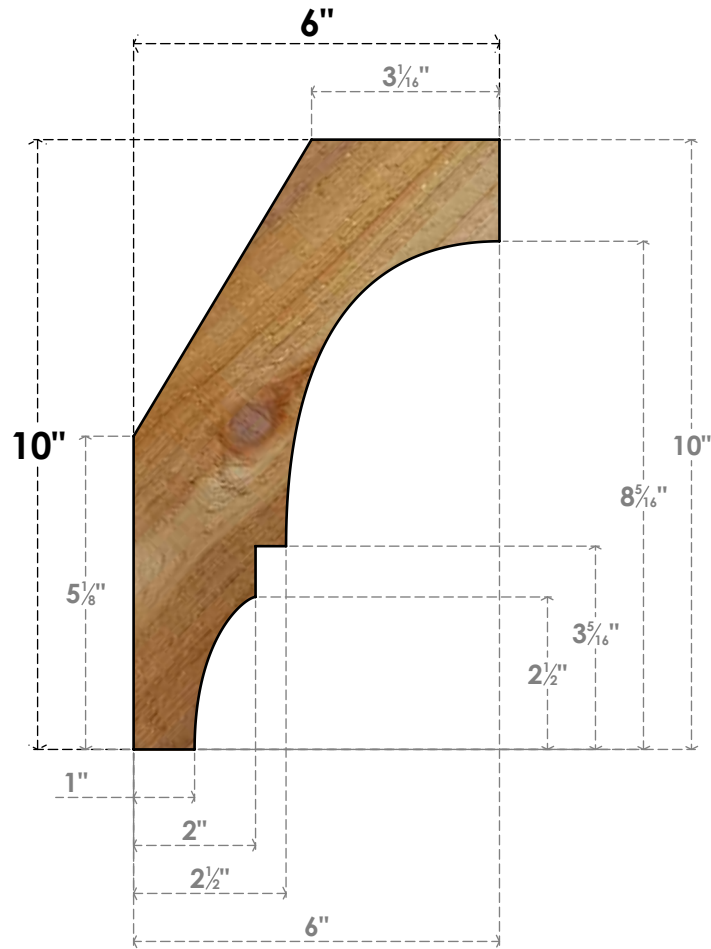

BRC06X06X10BOA00RWR

6"W X 6"D X 10"H BALBOA ROUGH SAWN BRACE, WESTERN RED CEDAR

SIDE

FRONT

EKENA MILLWORK
 2300 WEST MAIN ST.
 CLARKSVILLE, TX 75426
 TOLL FREE: 866-607-0453
 WWW.EKENAMILLWORK.COM

NOTES

1. INSTALLATION TO BE COMPLETED IN ACCORDANCE WITH MANUFACTURER'S SPECIFICATIONS.
2. DRAWING MAY NOT BE TO SCALE
3. THIS DRAWING IS INTENDED FOR DESIGN AND PLANNING PURPOSES ONLY.
4. ALL INFORMATION CONTAINED HEREIN WAS CURRENT AT THE TIME OF DEVELOPMENT BUT MUST BE REVIEWED AND APPROVED BY THE PRODUCT MANUFACTURER TO BE CONSIDERED ACCURATE.
5. PRODUCTS ARE NOT KILN DRIED. THIS ITEM IS UNIQUE AND WILL CONTAIN THE NATURAL VARIATIONS THAT THE WOOD SPECIES OFFERS. THIS MAY RESULT IN VARIATIONS UP TO 1/4"