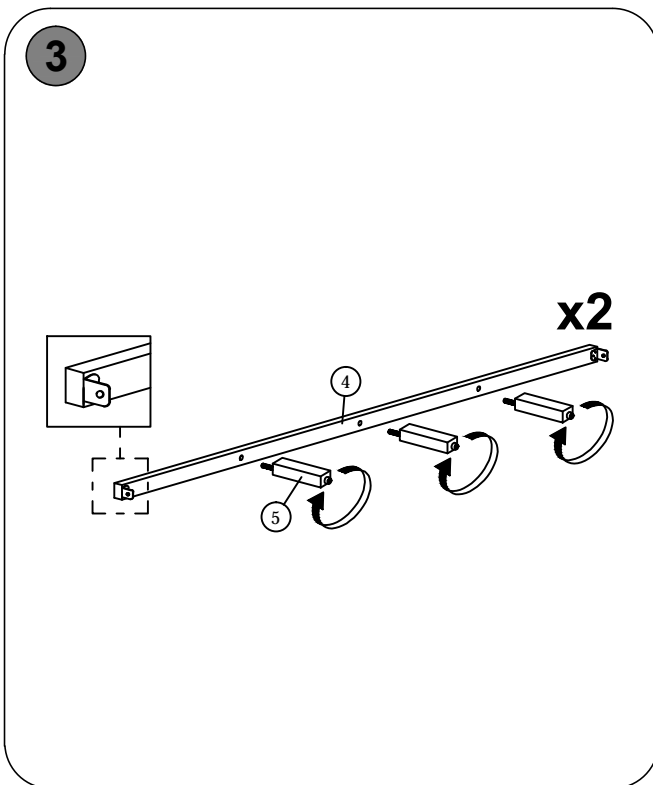

ASSEMBLY INSTRUCTIONS

GAVIN - KING

meridian.
furniture

NOTE: For questions about parts or assembly please email support@meridianfurnitureusa.com or call us at 718-758-4455.

www.MeridianFurnitureUSA.com | support@meridianfurnitureusa.com